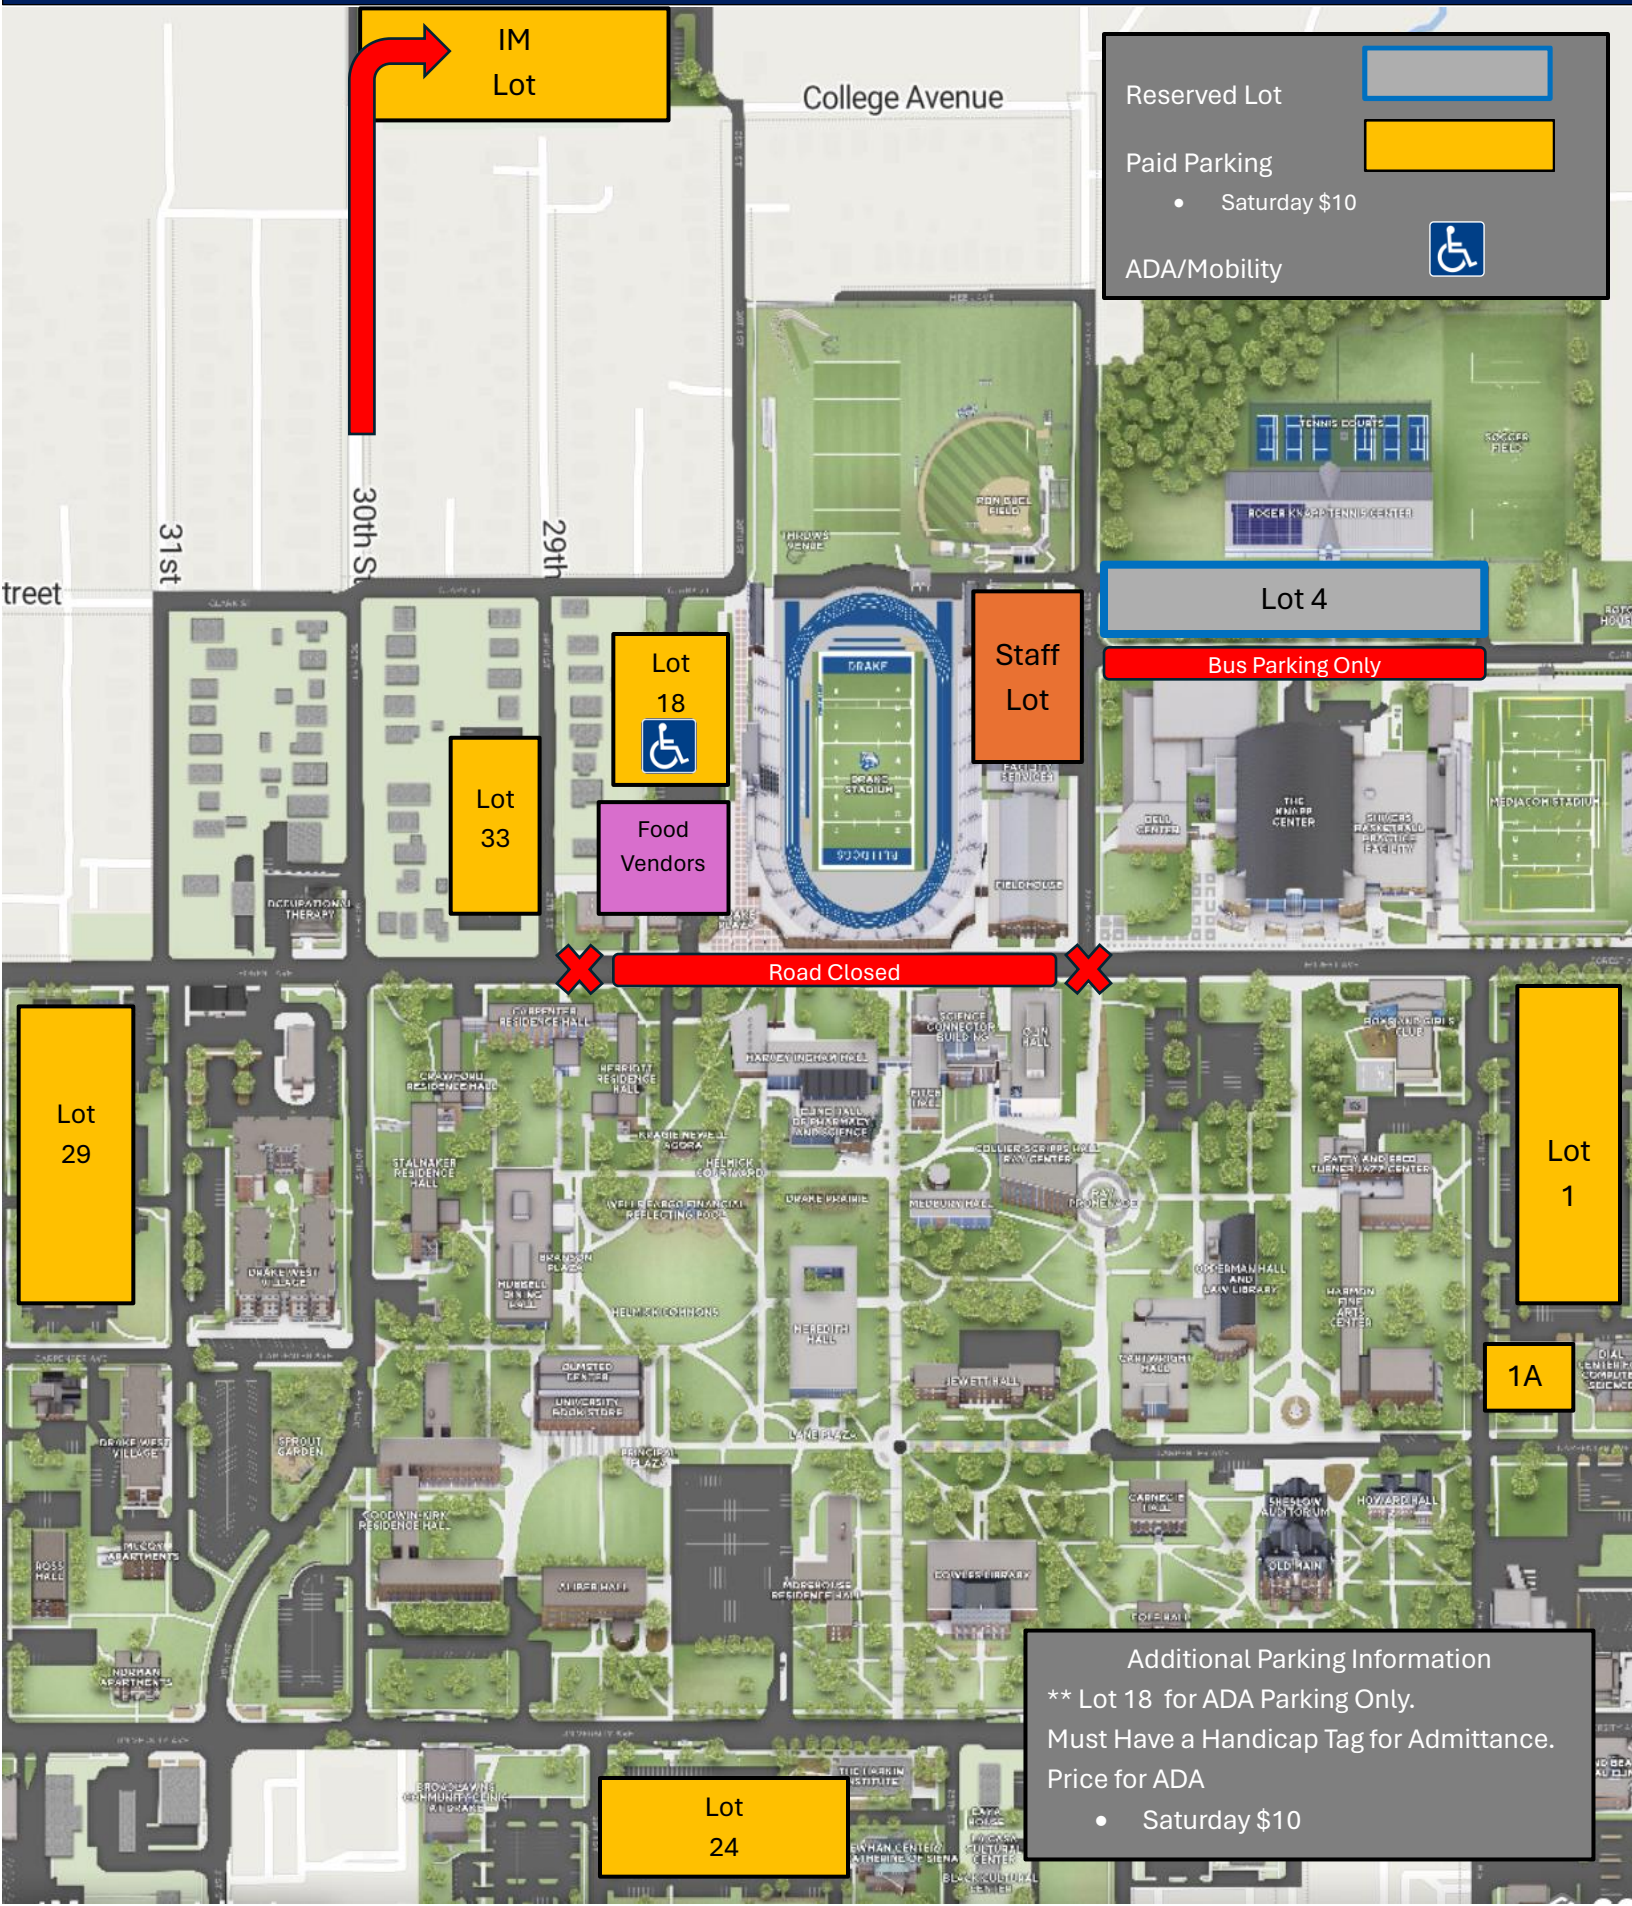

2024 State Track Parking Map

Saturday ONLY

IM Lot

College Avenue

Reserved Lot

Paid Parking

- Saturday \$10

ADA/Mobility

31st

30th St

29th

street

Lot 4

Bus Parking Only

Lot 18

Staff Lot

Lot 33

Food Vendors

Road Closed

Lot 29

Lot 1

1A

Lot 24

Additional Parking Information
 ** Lot 18 for ADA Parking Only.
 Must Have a Handicap Tag for Admittance.
 Price for ADA
 • Saturday \$10