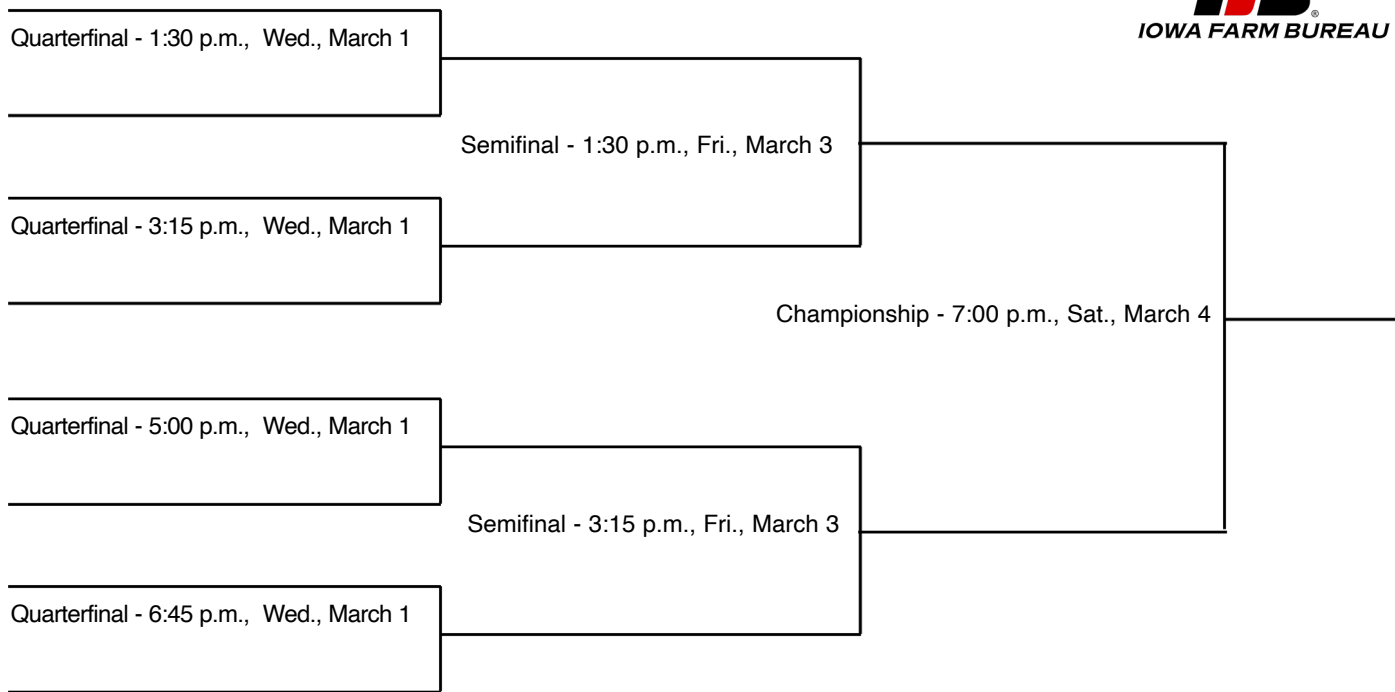

2023 CLASS 1A TOURNAMENT PAIRINGS

The highest seeds are the designated home teams and will wear white jerseys