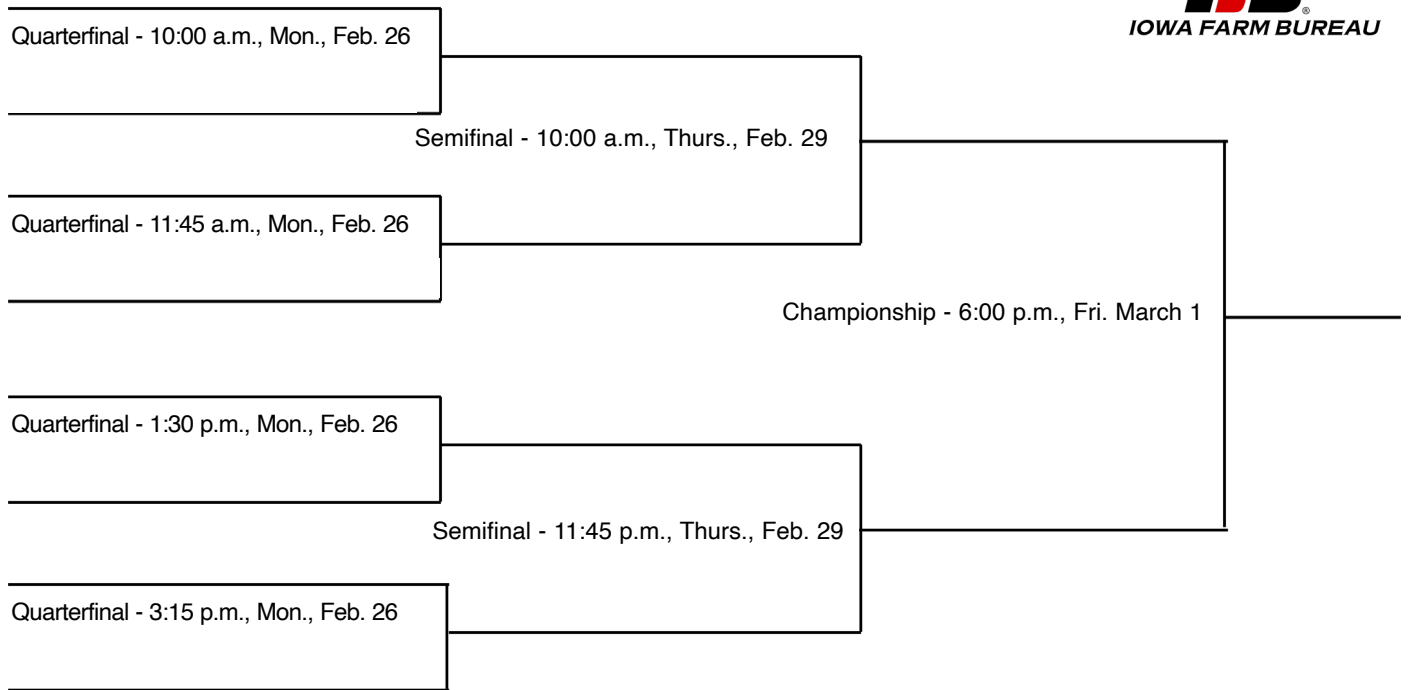

# 2024 CLASS 5A TOURNAMENT PAIRINGS

# 2024 CLASS 3A TOURNAMENT PAIRINGS

The highest seeds are the designated home teams and will wear white jerseys

# 2024 CLASS 4A TOURNAMENT PAIRINGS