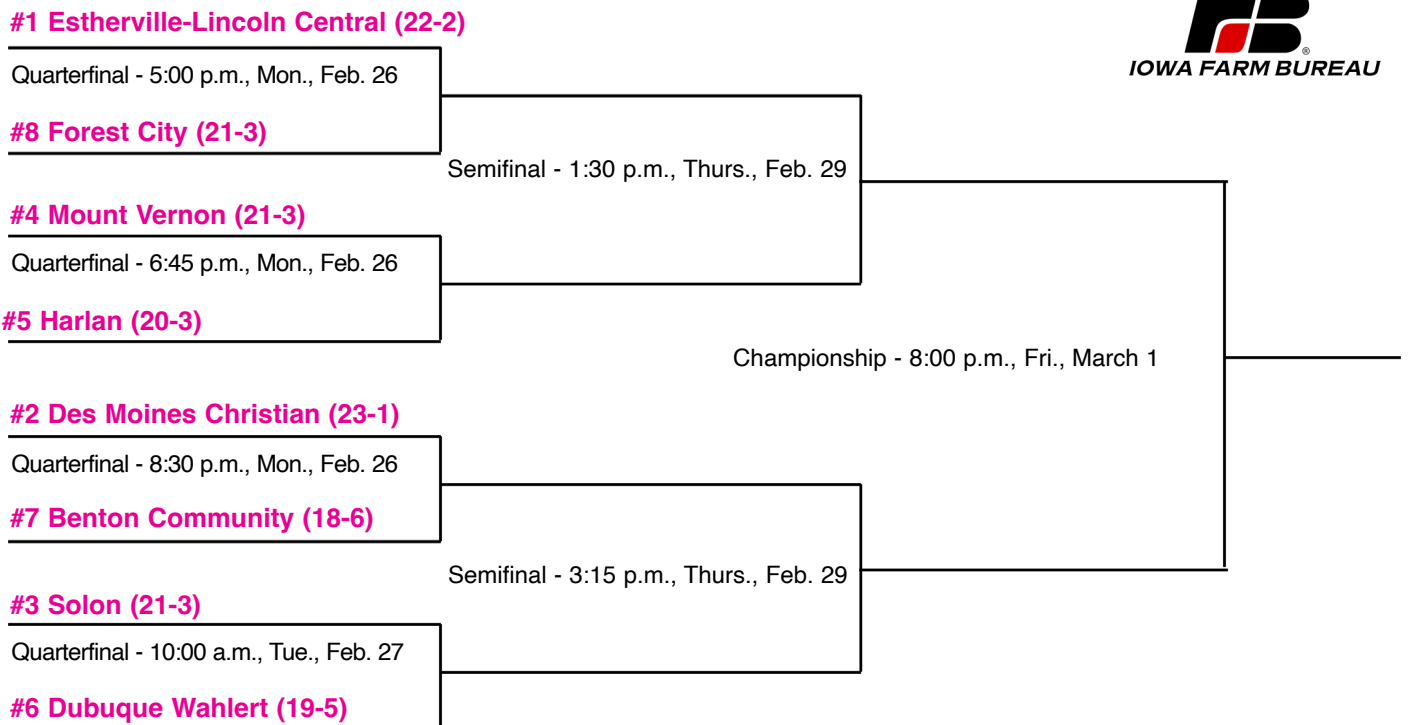

# 2024 CLASS 5A TOURNAMENT PAIRINGS

# 2024 CLASS 3A TOURNAMENT PAIRINGS

The highest seeds are the designated home teams and will wear white jerseys

# 2024 CLASS 4A TOURNAMENT PAIRINGS