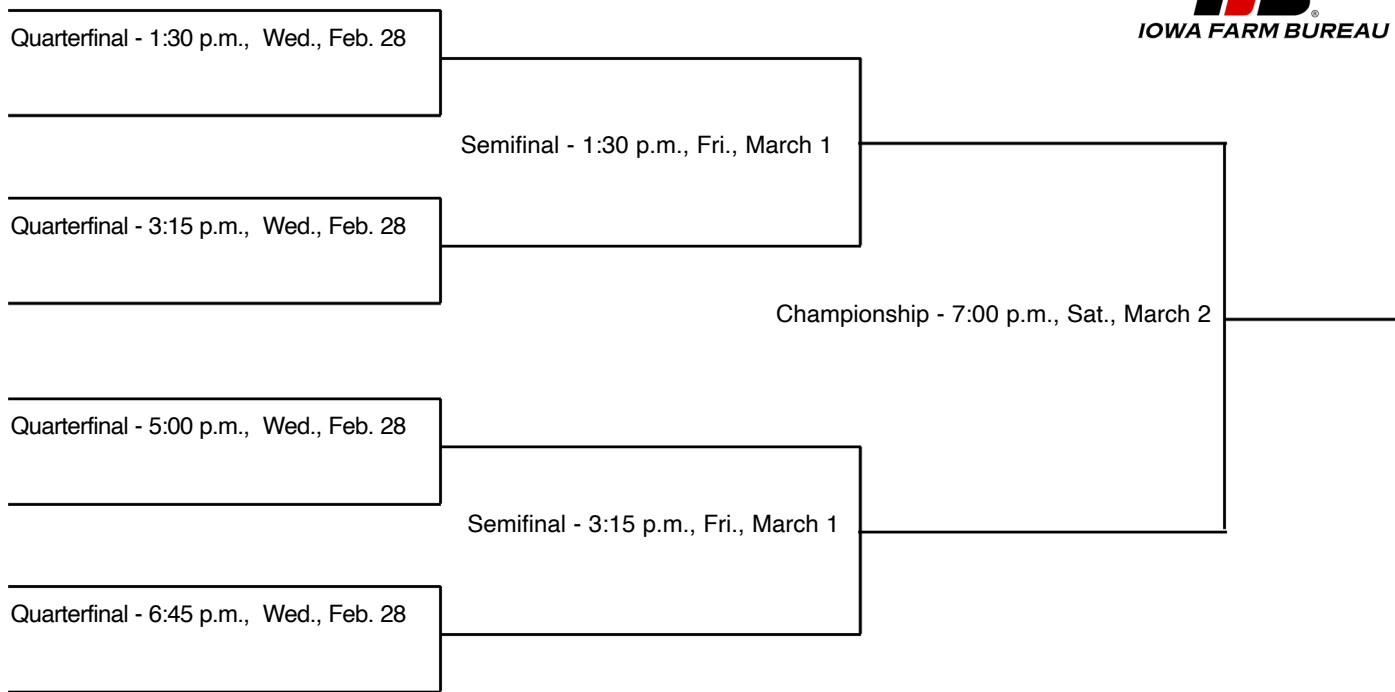

2024 CLASS 1A TOURNAMENT PAIRINGS

The highest seeds are the designated home teams and will wear white jerseys