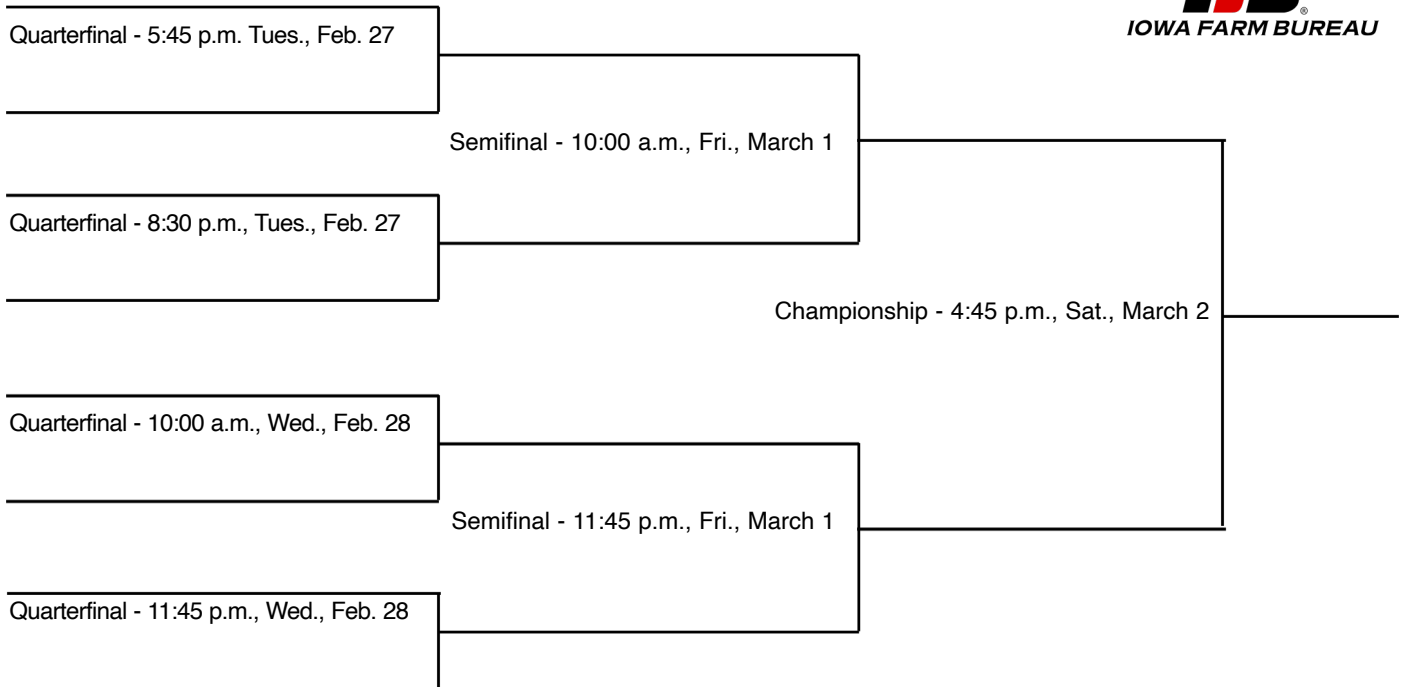

2024 CLASS 2A TOURNAMENT PAIRINGS

The highest seeds are the designated home teams and will wear white jerseys