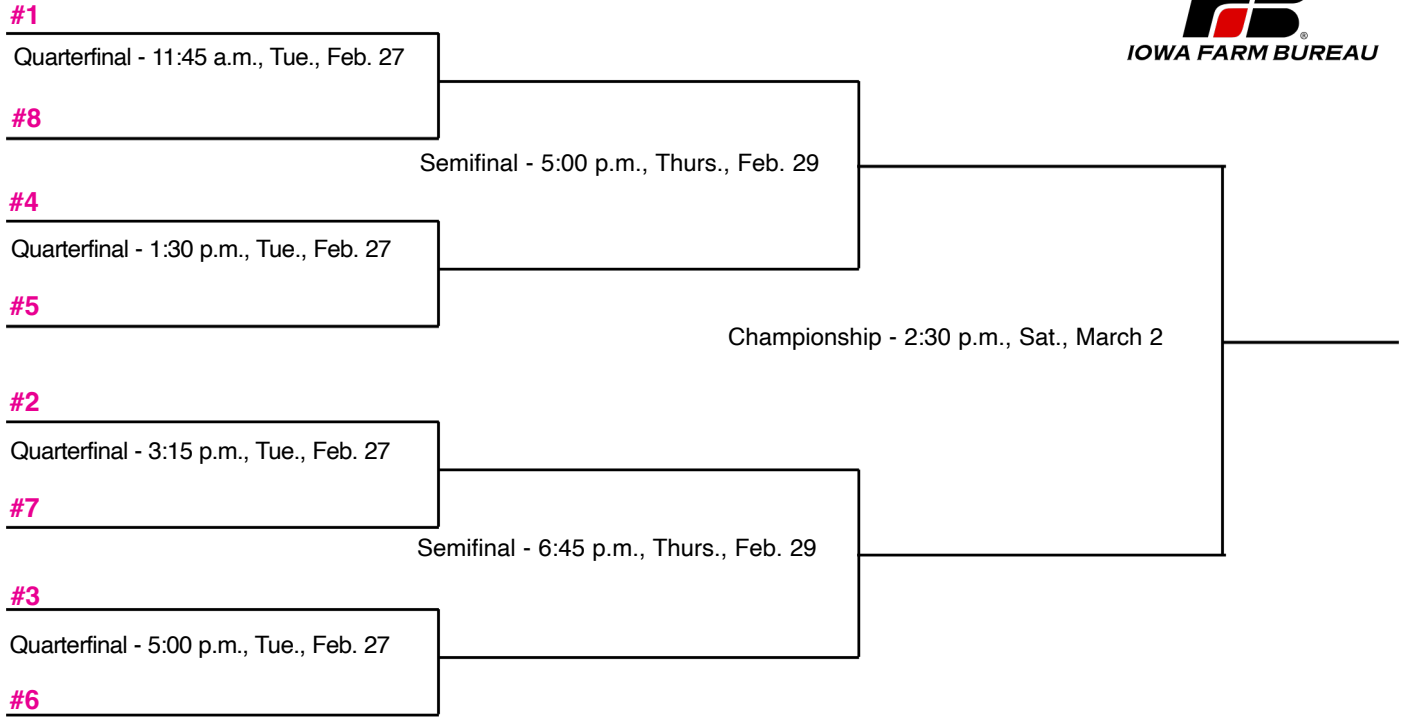

# 2024 CLASS 5A TOURNAMENT PAIRINGS

# 2024 CLASS 3A TOURNAMENT PAIRINGS

The highest seeds are the designated home teams and will wear white jerseys

# 2024 CLASS 4A TOURNAMENT PAIRINGS

# 2024 CLASS 2A TOURNAMENT PAIRINGS

The highest seeds are the designated home teams and will wear white jerseys