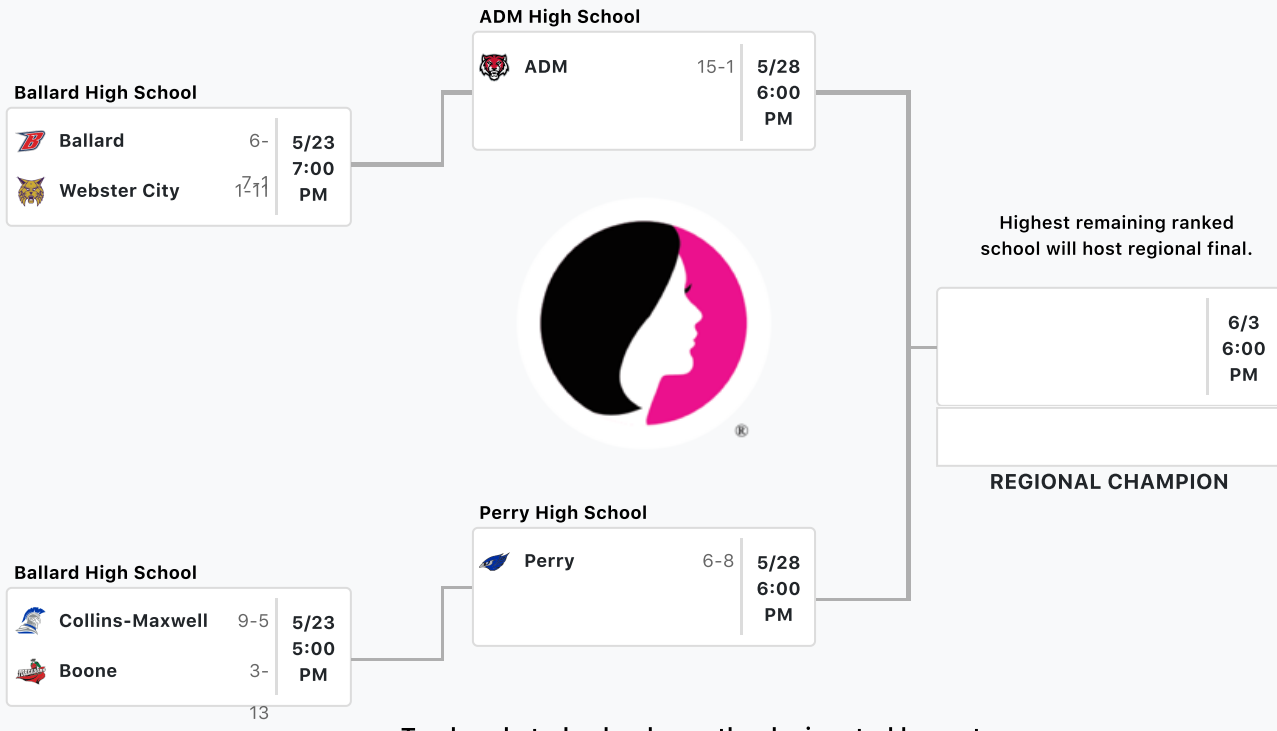

Class 2A - Region 1

DOWNLOAD THE APP TODAY

Top bracketed schools are the designated home teams.

Class 2A - Region 2

DOWNLOAD THE APP TODAY

Top bracketed schools are the designated home teams.

Class 2A - Region 3

DOWNLOAD THE APP TODAY

Top bracketed schools are the designated home teams.

Class 2A - Region 4

DOWNLOAD THE APP TODAY

Class 2A - Region 5

DOWNLOAD THE APP TODAY

Top bracketed schools are the designated home teams.

Class 2A - Region 6

DOWNLOAD THE APP TODAY

Top bracketed schools are the designated home teams.

Class 2A - Region 7

DOWNLOAD THE APP TODAY

Top bracketed schools are the designated home teams.

Class 2A - Region 8