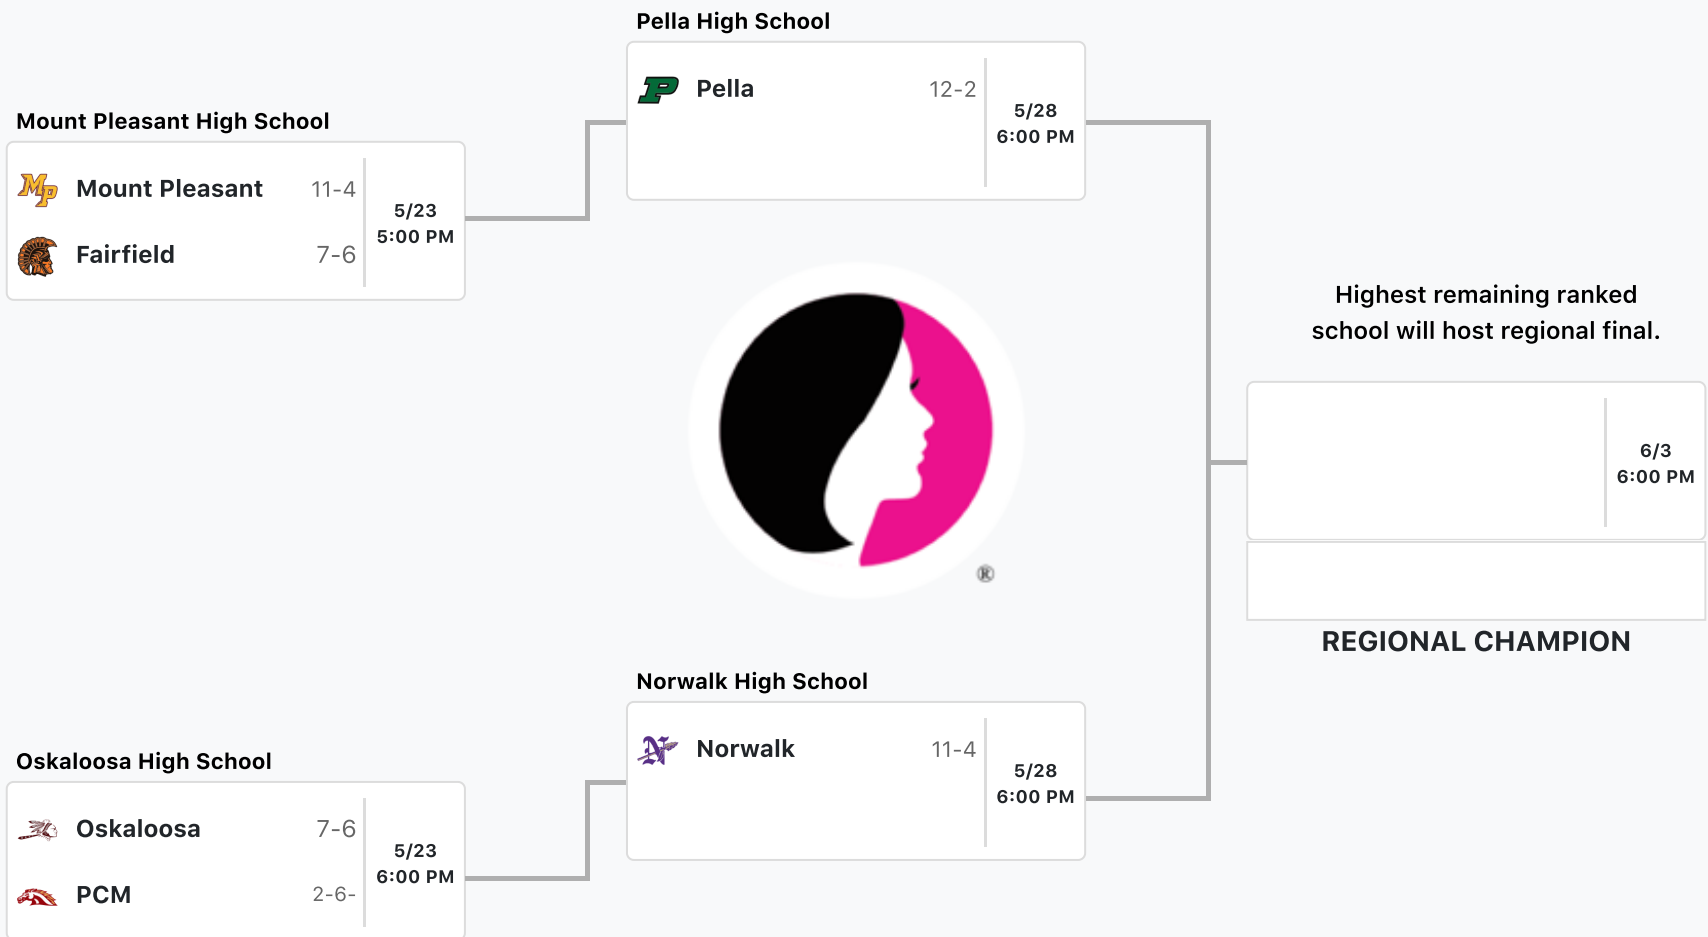

Class 2A - Region 1

DOWNLOAD THE APP TODAY

Top bracketed schools are the designated home teams.

Class 2A - Region 2

DOWNLOAD THE APP TODAY

Top bracketed schools are the designated home teams.

Class 2A - Region 3

DOWNLOAD THE APP TODAY

Top bracketed schools are the designated home teams.

Class 2A - Region 4

DOWNLOAD THE APP TODAY

Class 2A - Region 5

DOWNLOAD THE APP TODAY

Top bracketed schools are the designated home teams.

Class 2A - Region 6

DOWNLOAD THE APP TODAY

Top bracketed schools are the designated home teams.

Class 2A - Region 7

DOWNLOAD THE APP TODAY

Top bracketed schools are the designated home teams.

Class 2A - Region 8

DOWNLOAD THE APP TODAY

Top bracketed schools are the designated home teams.