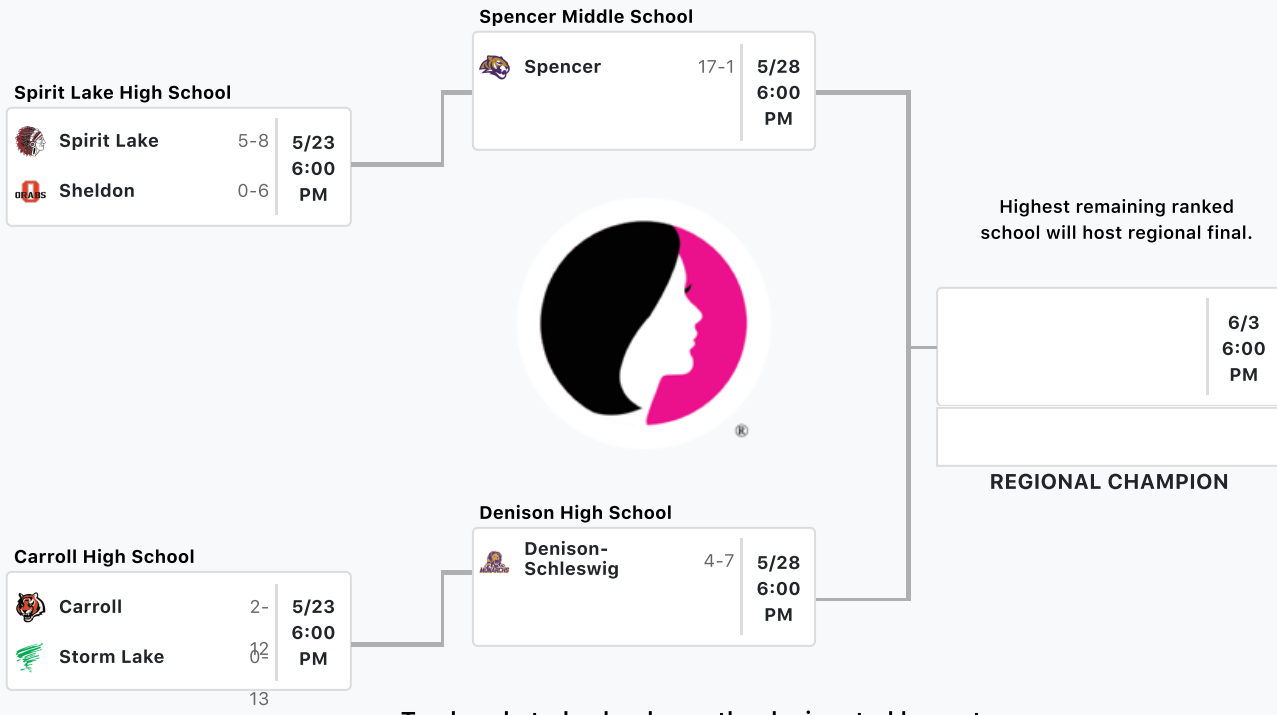

Class 2A - Region 1

DOWNLOAD THE APP TODAY

Top bracketed schools are the designated home teams.

Class 2A - Region 2

DOWNLOAD THE APP TODAY

Top bracketed schools are the designated home teams.

Class 2A - Region 3

DOWNLOAD THE APP TODAY

Top bracketed schools are the designated home teams.

Class 2A - Region 4

DOWNLOAD THE APP TODAY

Class 2A - Region 5

DOWNLOAD THE APP TODAY

Top bracketed schools are the designated home teams.