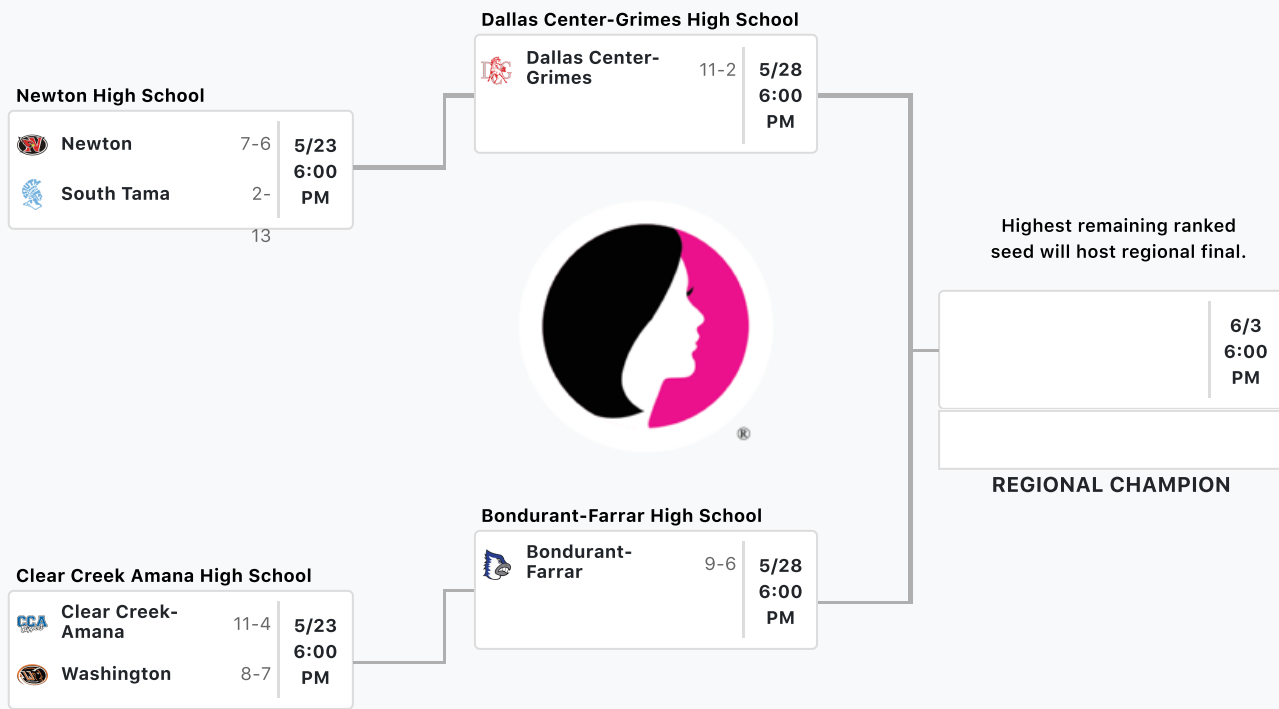

Class 2A - Region 1

DOWNLOAD THE APP TODAY

Top bracketed schools are the designated home teams.

Class 2A - Region 2

DOWNLOAD THE APP TODAY

Top bracketed schools are the designated home teams.

Class 2A - Region 3

DOWNLOAD THE APP TODAY

Top bracketed schools are the designated home teams.

Class 2A - Region 4

DOWNLOAD THE APP TODAY

Class 2A - Region 5

DOWNLOAD THE APP TODAY

Top bracketed schools are the designated home teams.

Class 2A - Region 6

DOWNLOAD THE APP TODAY

Top bracketed schools are the designated home teams.

Class 2A - Region 7

DOWNLOAD THE APP TODAY

Top bracketed schools are the designated home teams.

Class 2A - Region 8

DOWNLOAD THE APP TODAY

Top bracketed schools are the designated home teams.