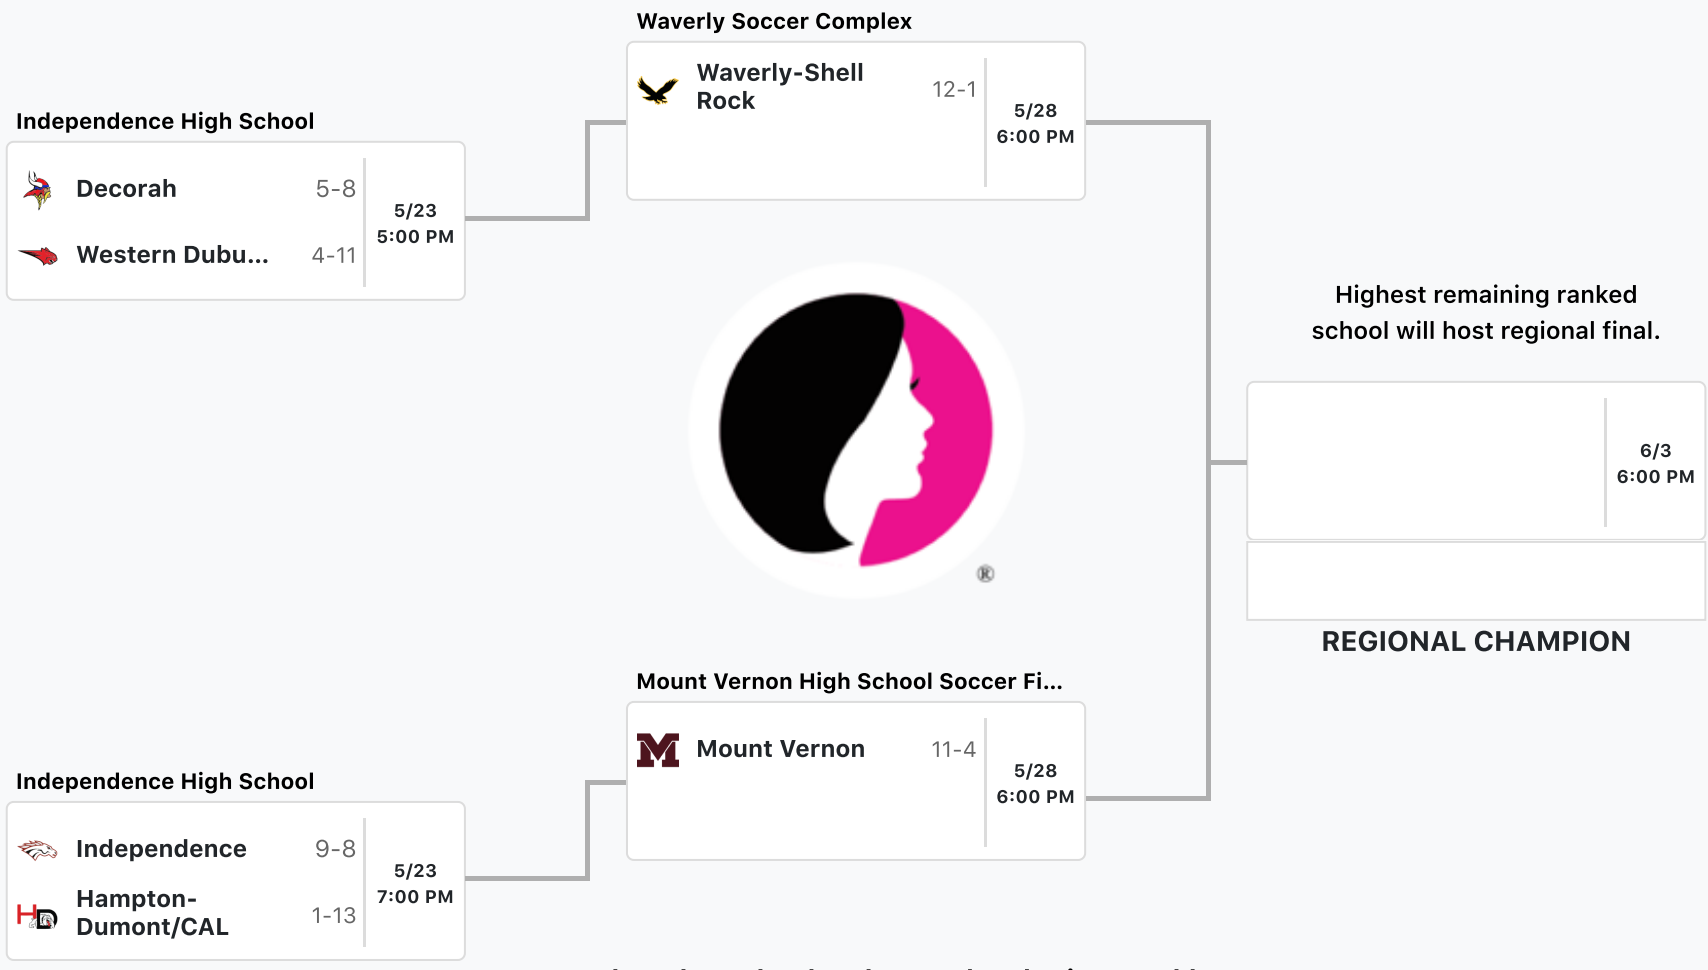

Class 2A - Region 1

DOWNLOAD THE APP TODAY

Top bracketed schools are the designated home teams.

Class 2A - Region 2

DOWNLOAD THE APP TODAY

Top bracketed schools are the designated home teams.

Class 2A - Region 3

DOWNLOAD THE APP TODAY

Top bracketed schools are the designated home teams.

Class 2A - Region 4

DOWNLOAD THE APP TODAY

Class 2A - Region 5

DOWNLOAD THE APP TODAY

Top bracketed schools are the designated home teams.

Class 2A - Region 6

DOWNLOAD THE APP TODAY

Top bracketed schools are the designated home teams.

Class 2A - Region 7

DOWNLOAD THE APP TODAY

Top bracketed schools are the designated home teams.

Class 2A - Region 8

DOWNLOAD THE APP TODAY

Top bracketed schools are the designated home teams.