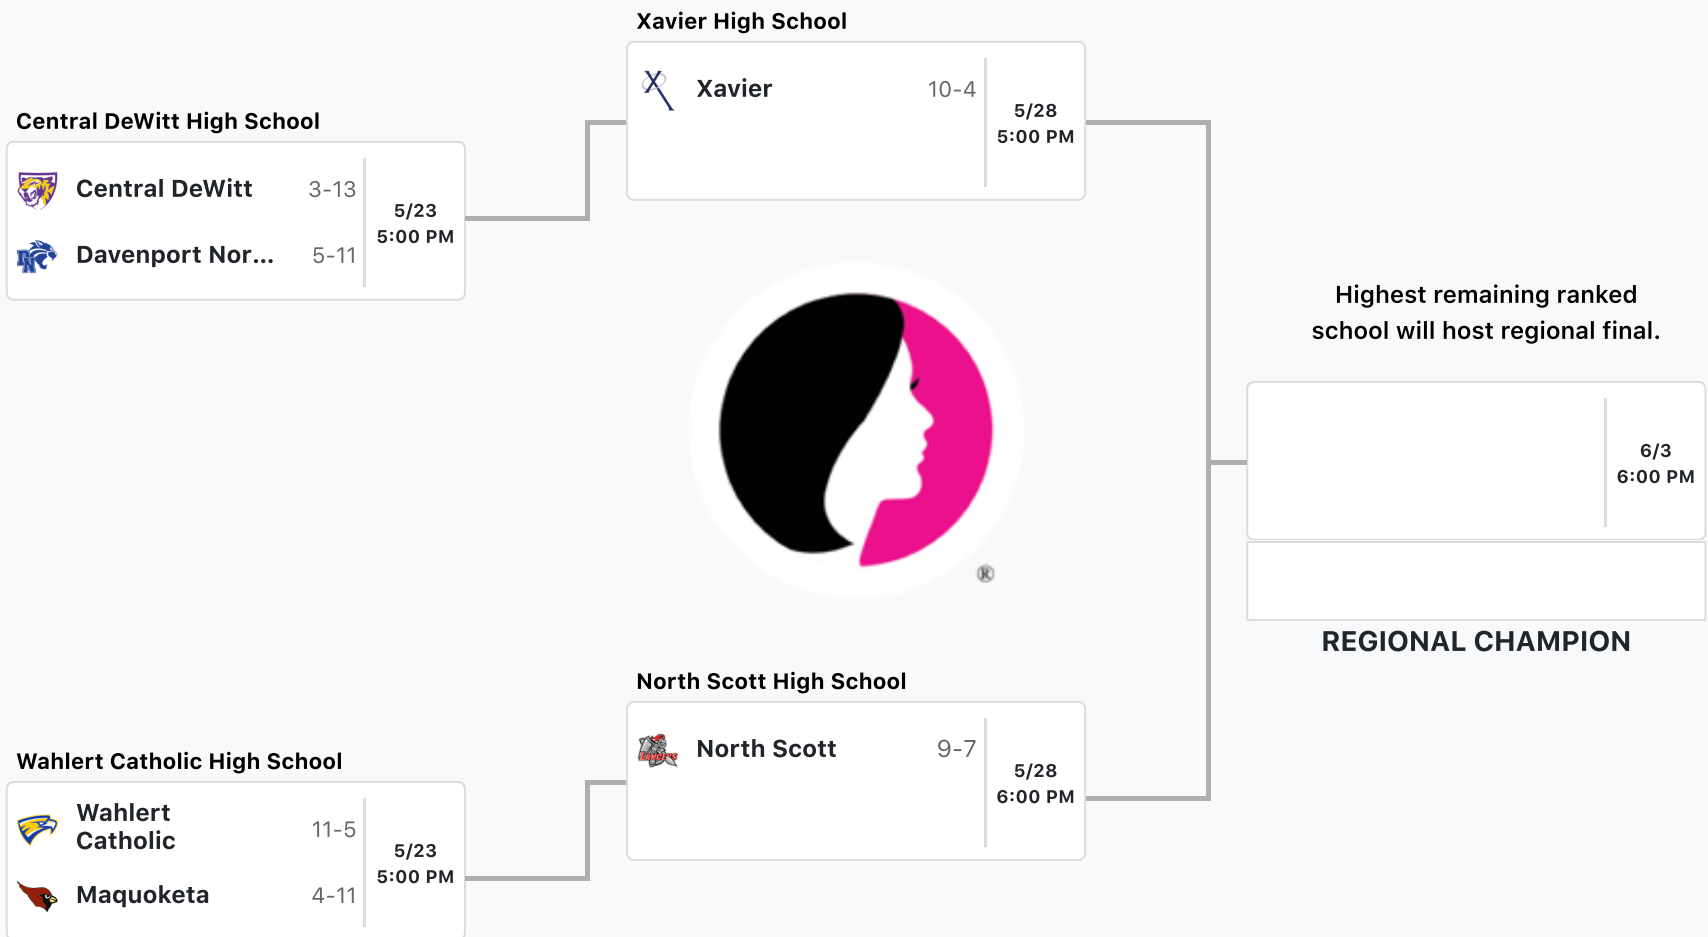

DOWNLOAD THE APP TODAY

Top bracketed schools are the designated home teams.

Class 2A - Region 4

DOWNLOAD THE APP TODAY

Class 2A - Region 5

DOWNLOAD THE APP TODAY

Top bracketed schools are the designated home teams.

Class 2A - Region 6

DOWNLOAD THE APP TODAY

Top bracketed schools are the designated home teams.

Class 2A - Region 7

DOWNLOAD THE APP TODAY

Top bracketed schools are the designated home teams.

Class 2A - Region 8

DOWNLOAD THE APP TODAY

Top bracketed schools are the designated home teams.