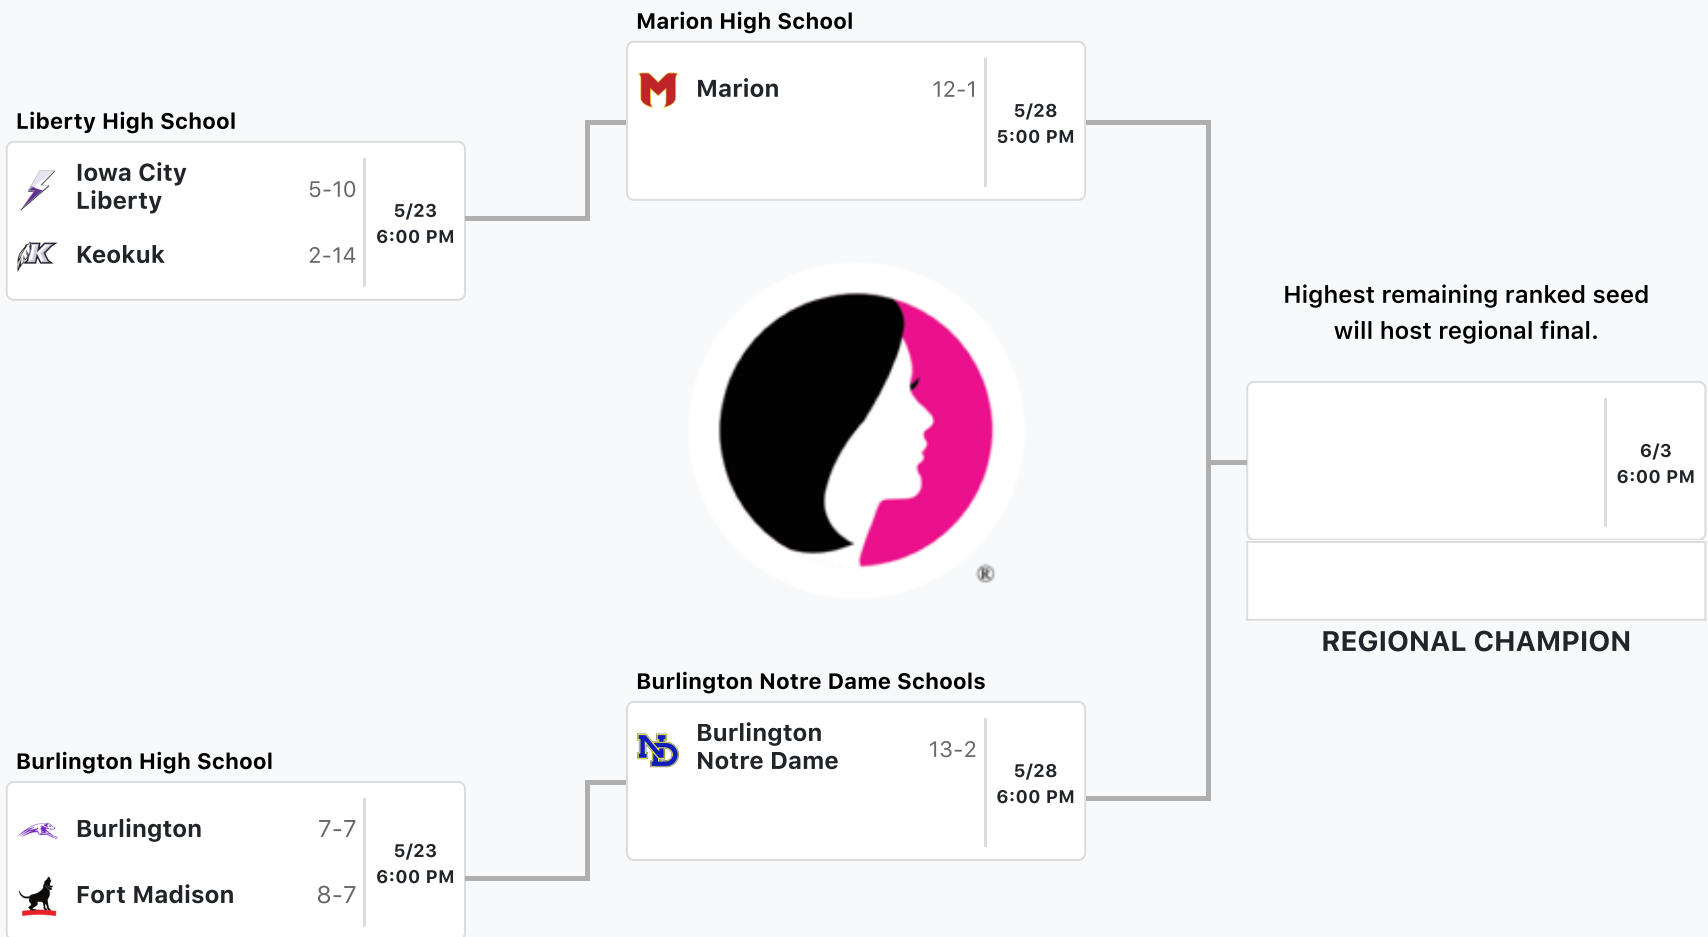

Class 2A - Region 1

DOWNLOAD THE APP TODAY

Top bracketed schools are the designated home teams.

Class 2A - Region 2

DOWNLOAD THE APP TODAY

Top bracketed schools are the designated home teams.

Class 2A - Region 3

DOWNLOAD THE APP TODAY

Top bracketed schools are the designated home teams.

Class 2A - Region 4

DOWNLOAD THE APP TODAY

Class 2A - Region 5

DOWNLOAD THE APP TODAY

Top bracketed schools are the designated home teams.

Class 2A - Region 6

DOWNLOAD THE APP TODAY

Top bracketed schools are the designated home teams.

Class 2A - Region 7

DOWNLOAD THE APP TODAY

Top bracketed schools are the designated home teams.

Class 2A - Region 8

DOWNLOAD THE APP TODAY

Top bracketed schools are the designated home teams.