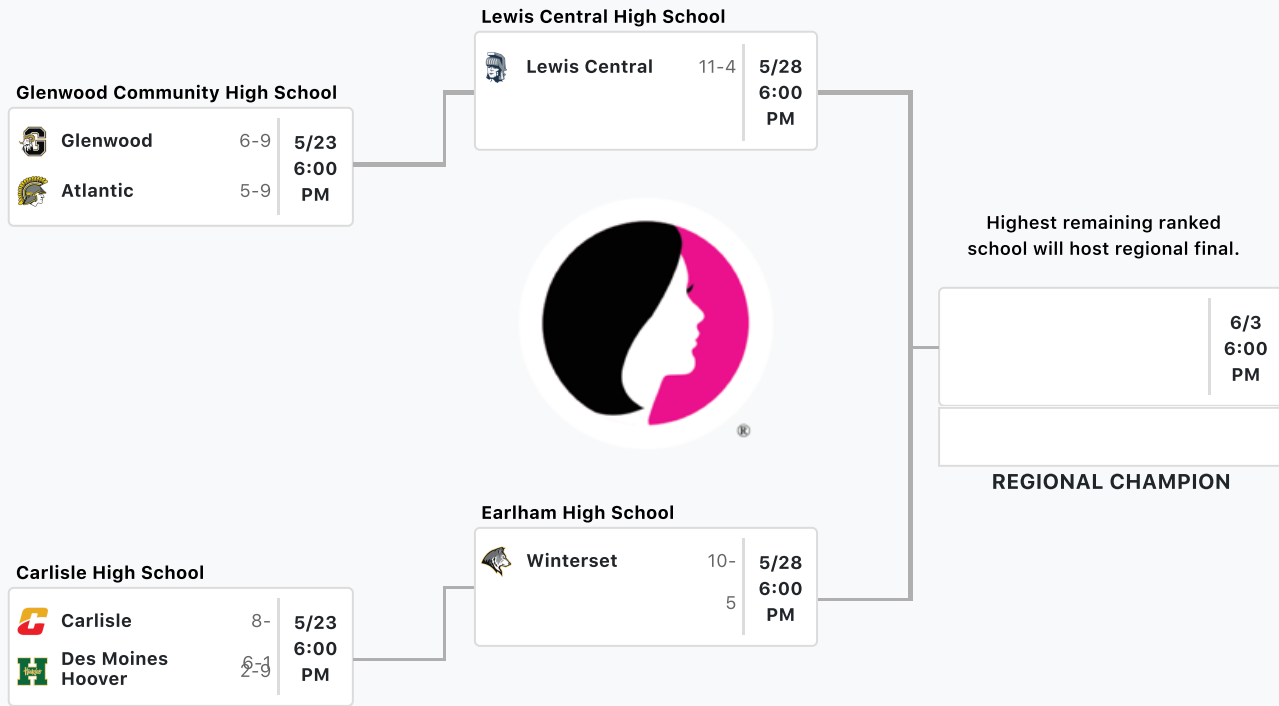

Class 2A - Region 1

DOWNLOAD THE APP TODAY

Top bracketed schools are the designated home teams.

Class 2A - Region 2

DOWNLOAD THE APP TODAY

Top bracketed schools are the designated home teams.

Class 2A - Region 3

DOWNLOAD THE APP TODAY

Top bracketed schools are the designated home teams.

Class 2A - Region 4

DOWNLOAD THE APP TODAY

Class 2A - Region 5

DOWNLOAD THE APP TODAY

Top bracketed schools are the designated home teams.

Class 2A - Region 6

DOWNLOAD THE APP TODAY

Top bracketed schools are the designated home teams.

Class 2A - Region 7

DOWNLOAD THE APP TODAY

Top bracketed schools are the designated home teams.

Class 2A - Region 8

DOWNLOAD THE APP TODAY

Top bracketed schools are the designated home teams.