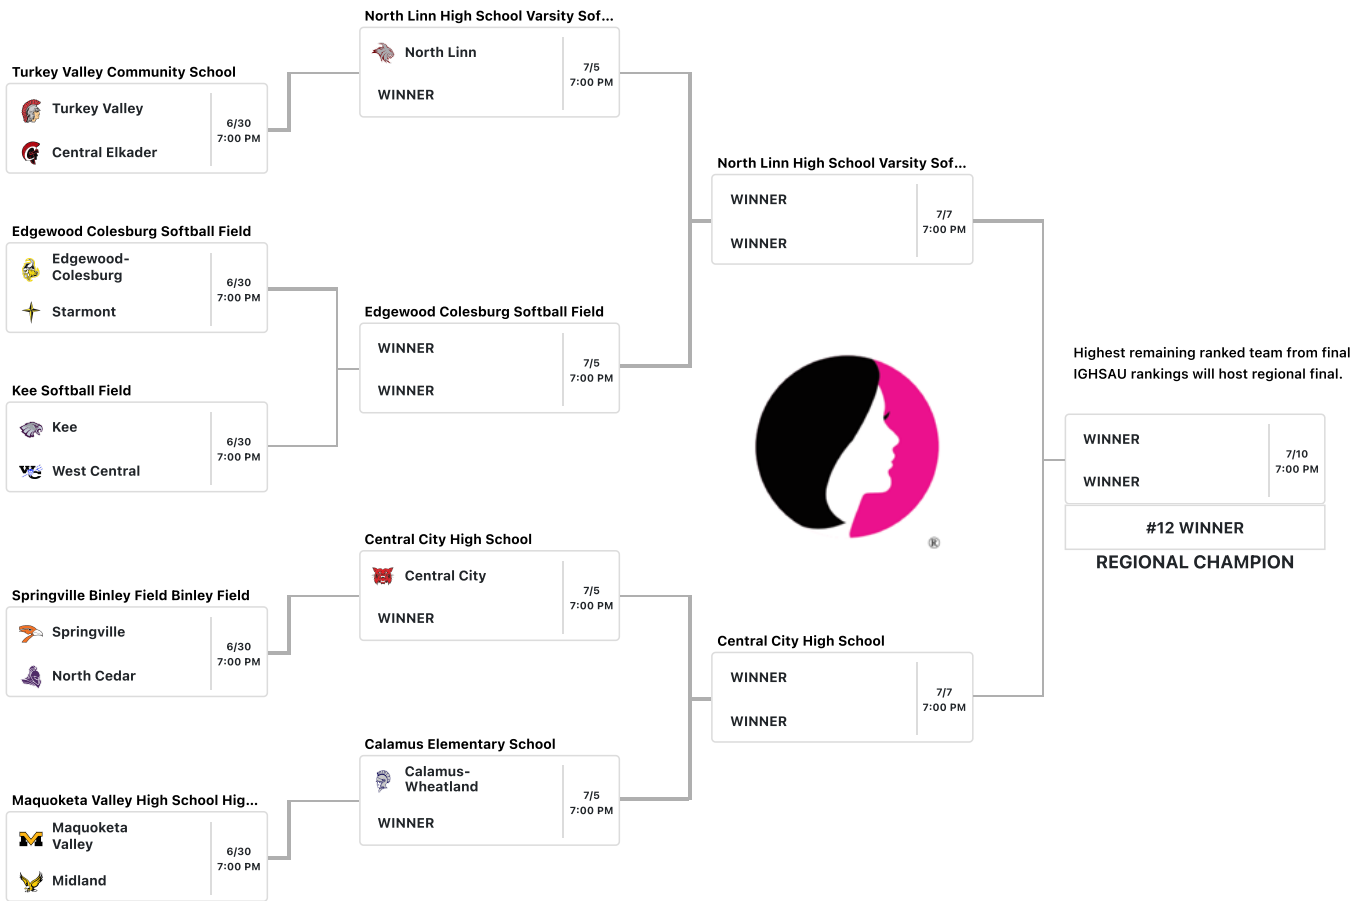

Class 1A - Region 4

Click on the game site to get Google Map directions.

Top team on the bracket is the designated home team and will occupy the third base dugout.
There is no coin flip

Class 1A - Region 5

Click on the game site to get Google Map directions.

Top team on the bracket is the designated home team and will occupy the third base dugout.
There is no coin flip

Class 1A - Region 6

Click on the game site to get Google Map directions.

Top team on the bracket is the designated home team and will occupy the third base dugout.
There is no coin flip

Class 1A - Region 7

Click on the game site to get Google Map directions.

Top team on the bracket is the designated home team and will occupy the third base dugout.
 There is no coin flip

Class 1A - Region 8

Click on the game site to get Google Map directions.

Top team on the bracket is the designated home team and will occupy the third base dugout.
There is no coin flip