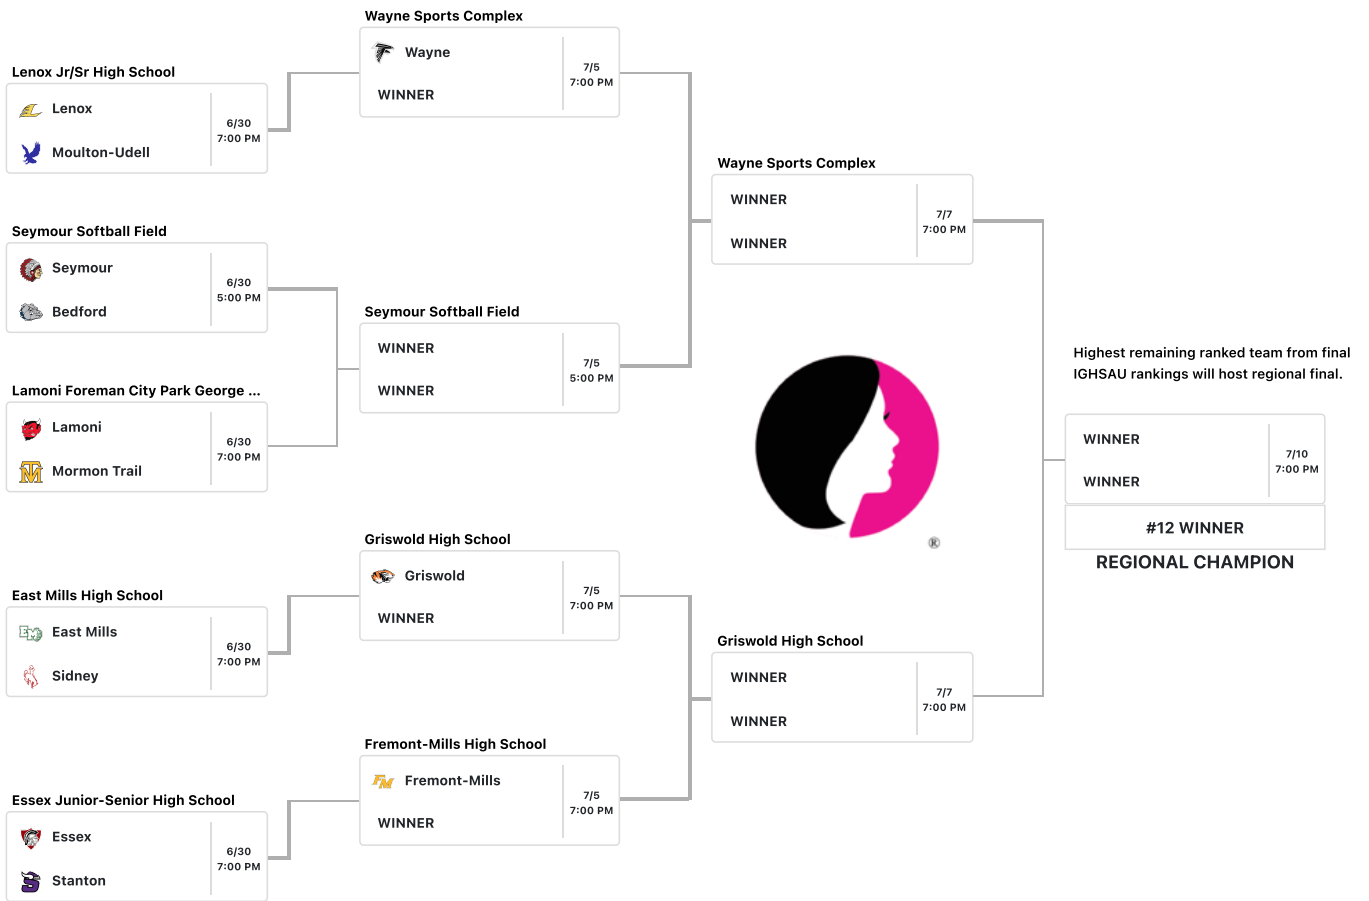

WINNER	7/7 7:00 PM
WINNER	PM

Top team on the bracket is the designated home team and will occupy the third base dugout. There is no coin flip

Class 1A - Region 2

Click on the game site to get Google Map directions.

Top team on the bracket is the designated home team and will occupy the third base dugout.
There is no coin flip

Class 1A - Region 3

Click on the game site to get Google Map directions.

Top team on the bracket is the designated home team and will occupy the third base dugout.
There is no coin flip

Class 1A - Region 4

Click on the game site to get Google Map directions.

Top team on the bracket is the designated home team and will occupy the third base dugout.
There is no coin flip

Class 1A - Region 5

Click on the game site to get Google Map directions.

Top team on the bracket is the designated home team and will occupy the third base dugout.
There is no coin flip

Class 1A - Region 6

Click on the game site to get Google Map directions.