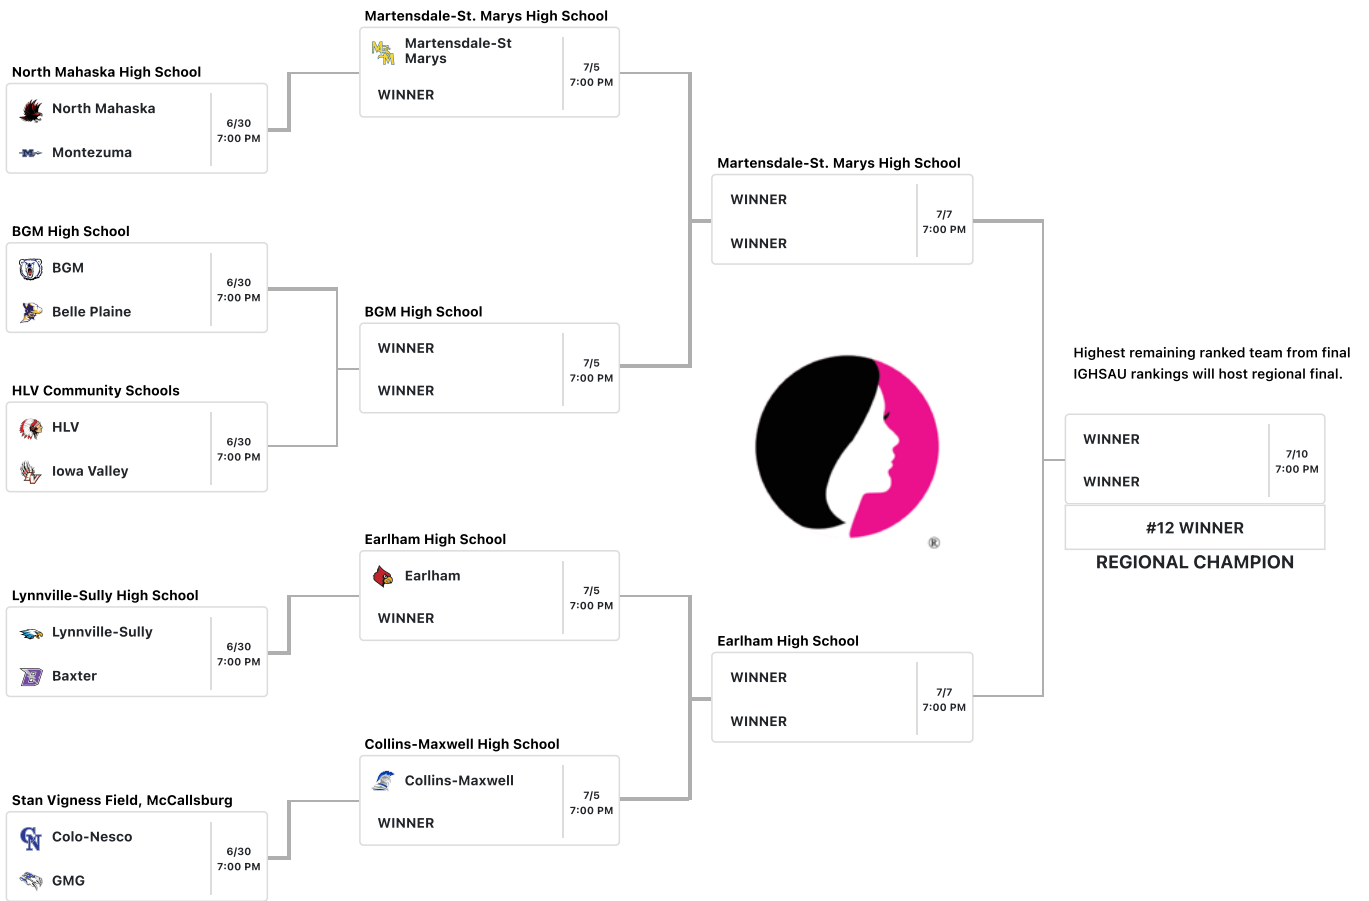

Top team on the bracket is the designated home team and will occupy the third base dugout.
There is no coin flip

Class 1A - Region 3

Click on the game site to get Google Map directions.

Top team on the bracket is the designated home team and will occupy the third base dugout.
There is no coin flip

Class 1A - Region 4

Click on the game site to get Google Map directions.

Top team on the bracket is the designated home team and will occupy the third base dugout.
There is no coin flip

Class 1A - Region 5

Click on the game site to get Google Map directions.

Top team on the bracket is the designated home team and will occupy the third base dugout.
There is no coin flip

Class 1A - Region 6

Click on the game site to get Google Map directions.

Top team on the bracket is the designated home team and will occupy the third base dugout.
There is no coin flip

Class 1A - Region 7

Click on the game site to get Google Map directions.

Top team on the bracket is the designated home team and will occupy the third base dugout.
 There is no coin flip