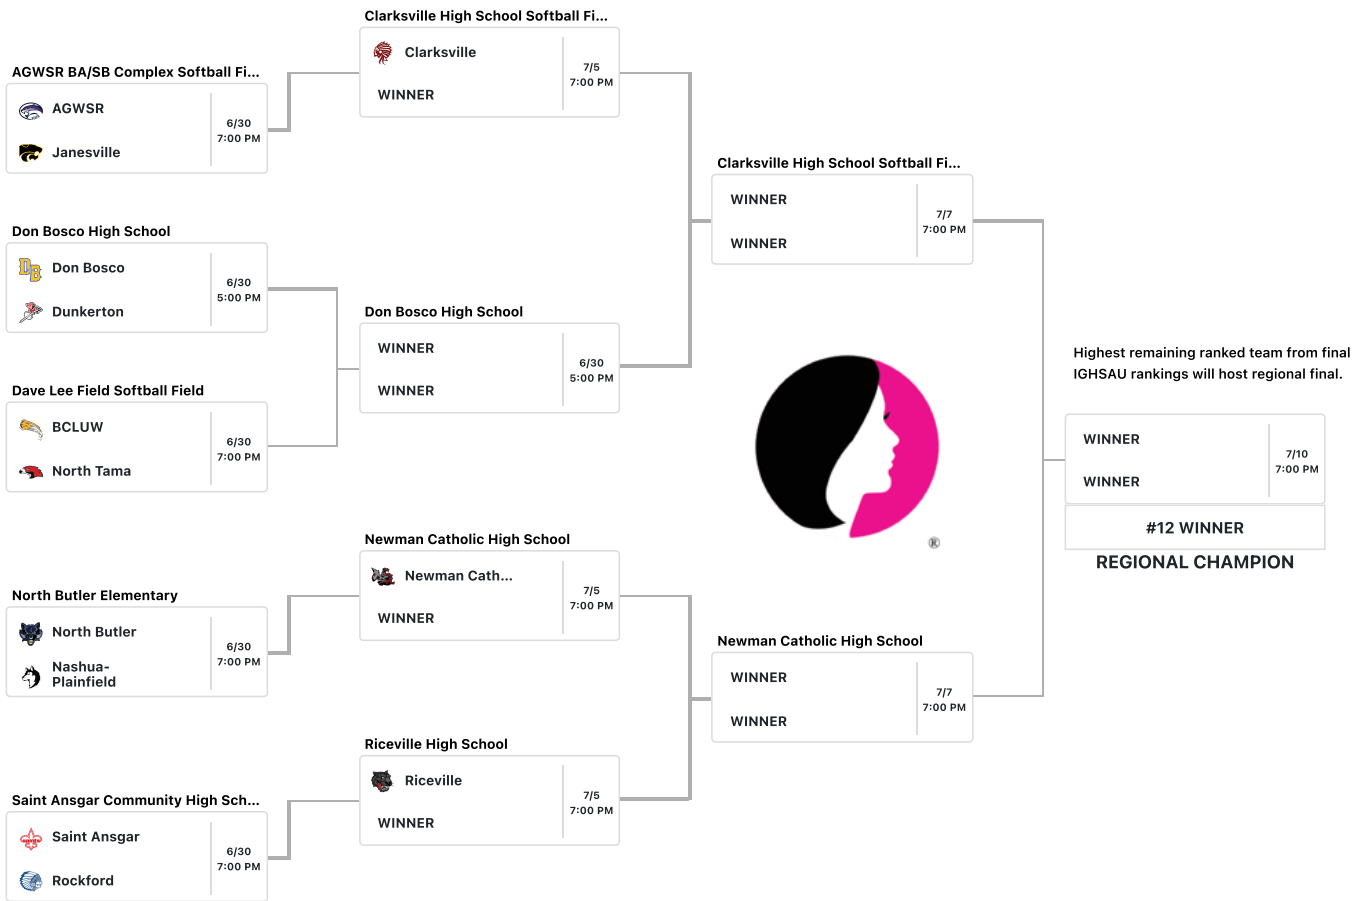

Class 1A - Region 4

Click on the game site to get Google Map directions.

Top team on the bracket is the designated home team and will occupy the third base dugout.
There is no coin flip

Class 1A - Region 5

Click on the game site to get Google Map directions.

Top team on the bracket is the designated home team and will occupy the third base dugout.
There is no coin flip

Class 1A - Region 6

Click on the game site to get Google Map directions.

Top team on the bracket is the designated home team and will occupy the third base dugout.
There is no coin flip

Class 1A - Region 7

Click on the game site to get Google Map directions.

Top team on the bracket is the designated home team and will occupy the third base dugout.
 There is no coin flip

Class 1A - Region 8

Click on the game site to get Google Map directions.

Top team on the bracket is the designated home team and will occupy the third base dugout.
There is no coin flip