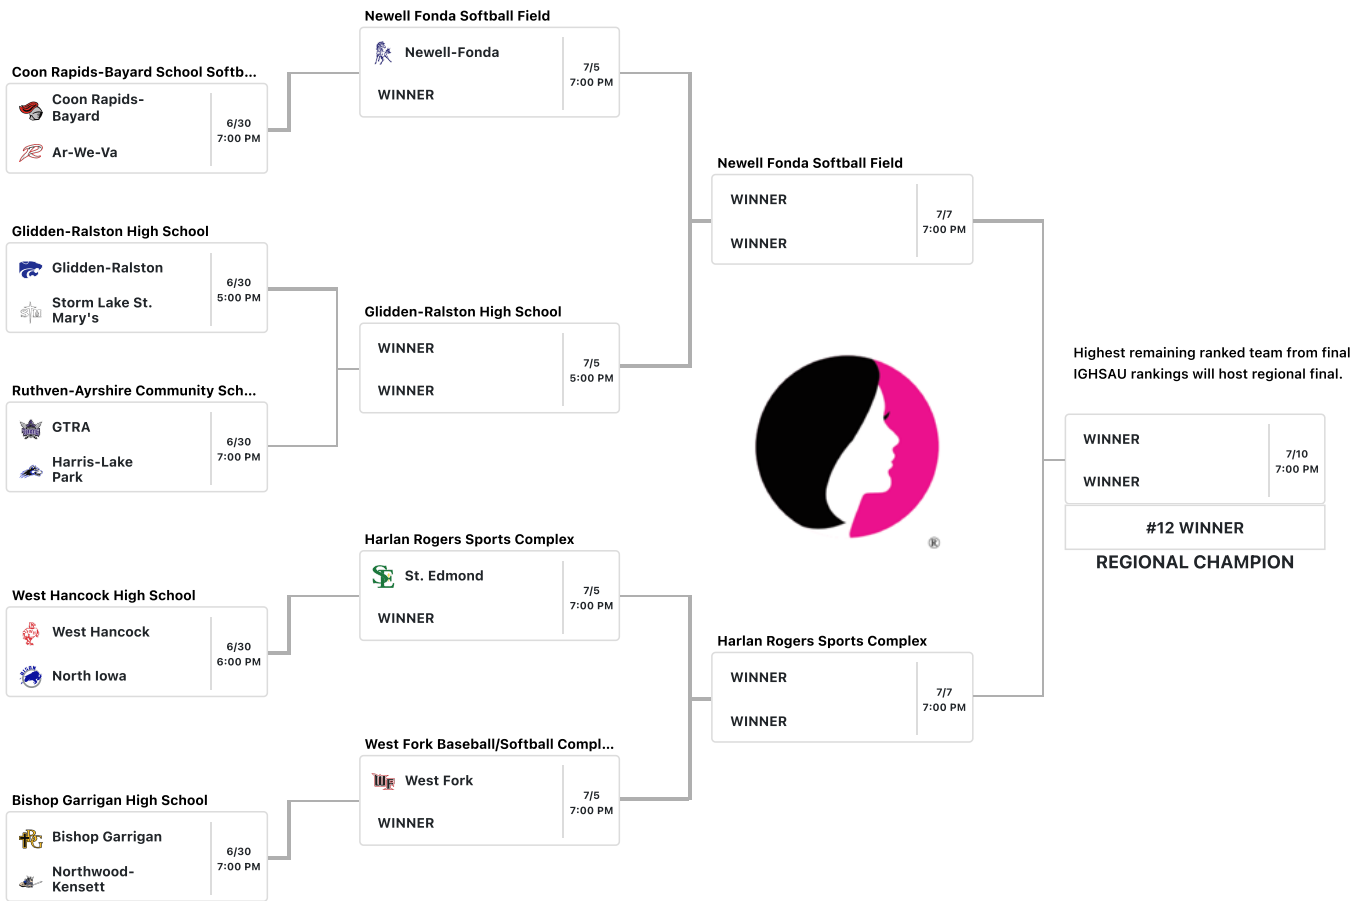

WINNER	7/7 7:00 PM
WINNER	PM

Highest remaining ranked team from final IGSAU rankings will host regional final.

WINNER	7/10 7:00 PM
WINNER	PM
#11 WINNER	
REGIONAL CHAMPION	

Logan Magnolia Community Scho...

WINNER	7/7 7:00 PM
WINNER	PM

Top team on the bracket is the designated home team and will occupy the third base dugout. There is no coin flip

Class 1A - Region 2

Click on the game site to get Google Map directions.

Top team on the bracket is the designated home team and will occupy the third base dugout.
There is no coin flip

Class 1A - Region 3

Click on the game site to get Google Map directions.

Top team on the bracket is the designated home team and will occupy the third base dugout.
There is no coin flip

Class 1A - Region 4

Click on the game site to get Google Map directions.

Top team on the bracket is the designated home team and will occupy the third base dugout.
There is no coin flip

Class 1A - Region 5