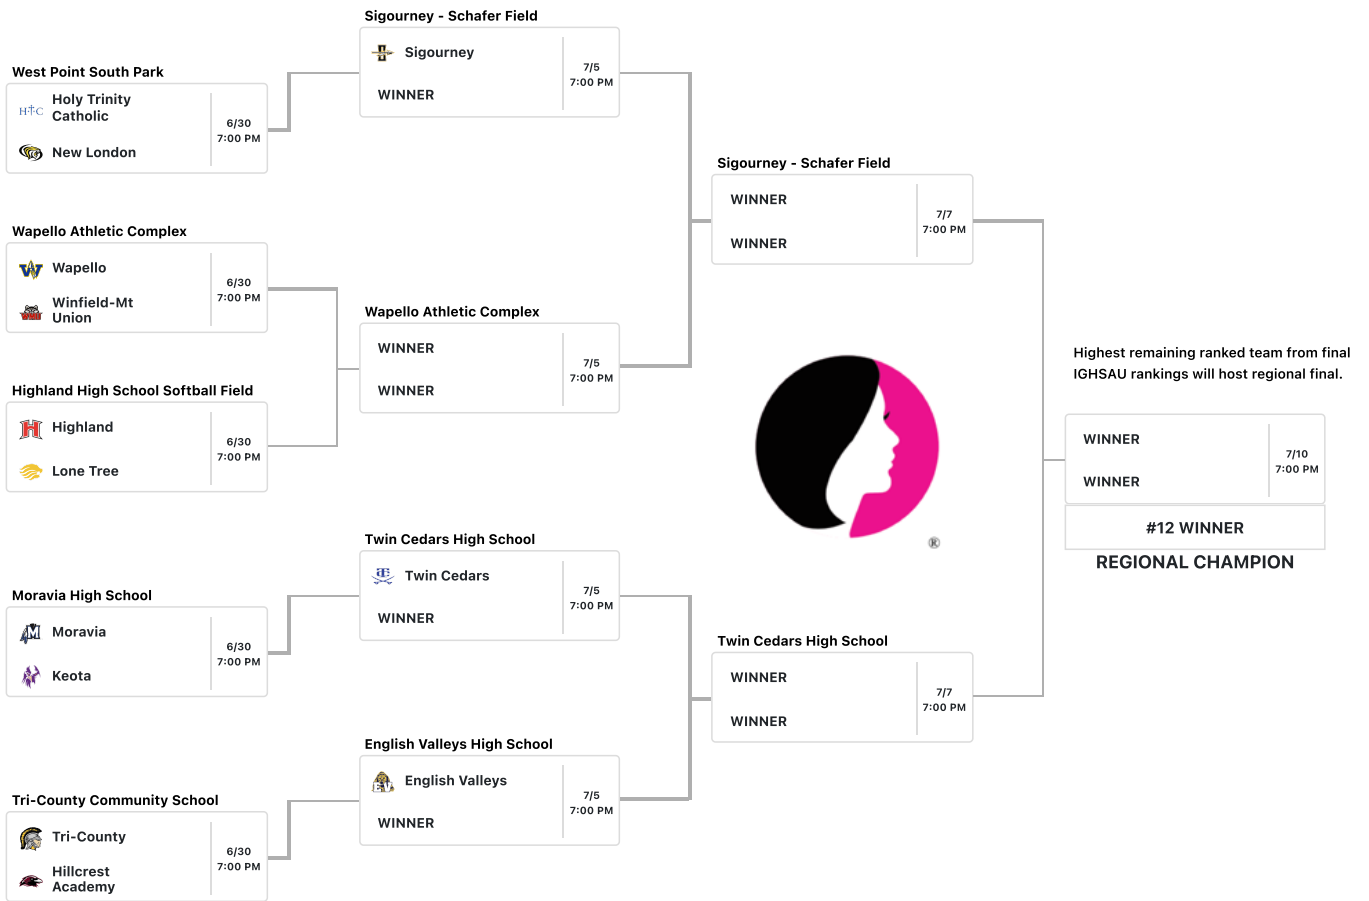

WINNER	7/7 7:00 PM
WINNER	PM

Top team on the bracket is the designated home team and will occupy the third base dugout. There is no coin flip

Class 1A - Region 2

Click on the game site to get Google Map directions.

Click on the game site to get Google Map directions.

Top team on the bracket is the designated home team and will occupy the third base dugout.
There is no coin flip

Class 1A - Region 6

Click on the game site to get Google Map directions.

Top team on the bracket is the designated home team and will occupy the third base dugout.
There is no coin flip

Class 1A - Region 7

Click on the game site to get Google Map directions.

Top team on the bracket is the designated home team and will occupy the third base dugout.
 There is no coin flip

Class 1A - Region 8

Click on the game site to get Google Map directions.

Top team on the bracket is the designated home team and will occupy the third base dugout.
There is no coin flip