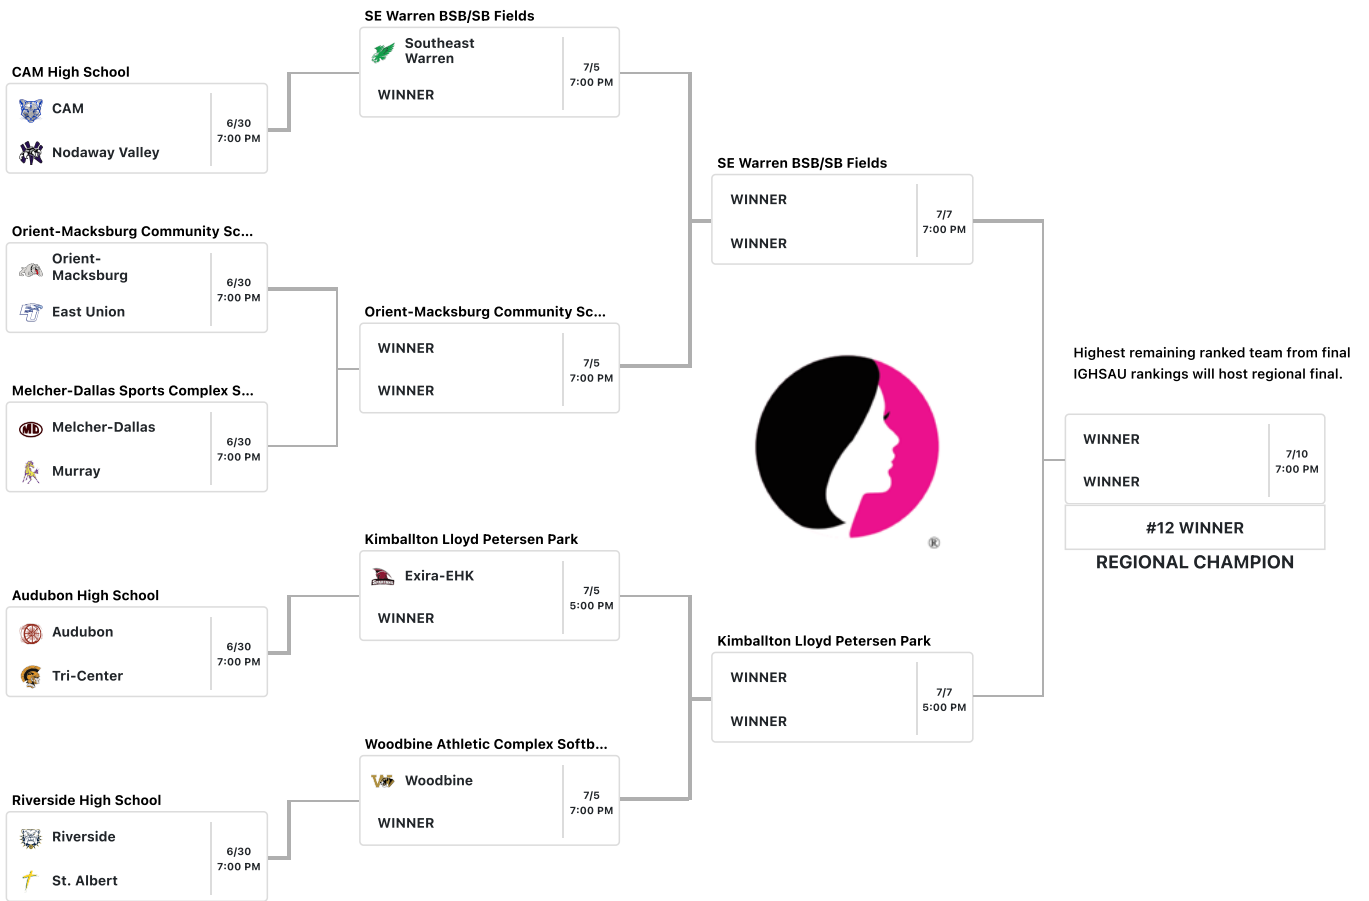

WINNER	7/7 7:00 PM
WINNER	PM

Top team on the bracket is the designated home team and will occupy the third base dugout. There is no coin flip

Class 1A - Region 2

Click on the game site to get Google Map directions.

Top team on the bracket is the designated home team and will occupy the third base dugout.
There is no coin flip

Class 1A - Region 3

Click on the game site to get Google Map directions.

Top team on the bracket is the designated home team and will occupy the third base dugout.
There is no coin flip

Class 1A - Region 4

Click on the game site to get Google Map directions.

Top team on the bracket is the designated home team and will occupy the third base dugout.
There is no coin flip

Class 1A - Region 5

Click on the game site to get Google Map directions.

Top team on the bracket is the designated home team and will occupy the third base dugout.
There is no coin flip

Class 1A - Region 6

Click on the game site to get Google Map directions.