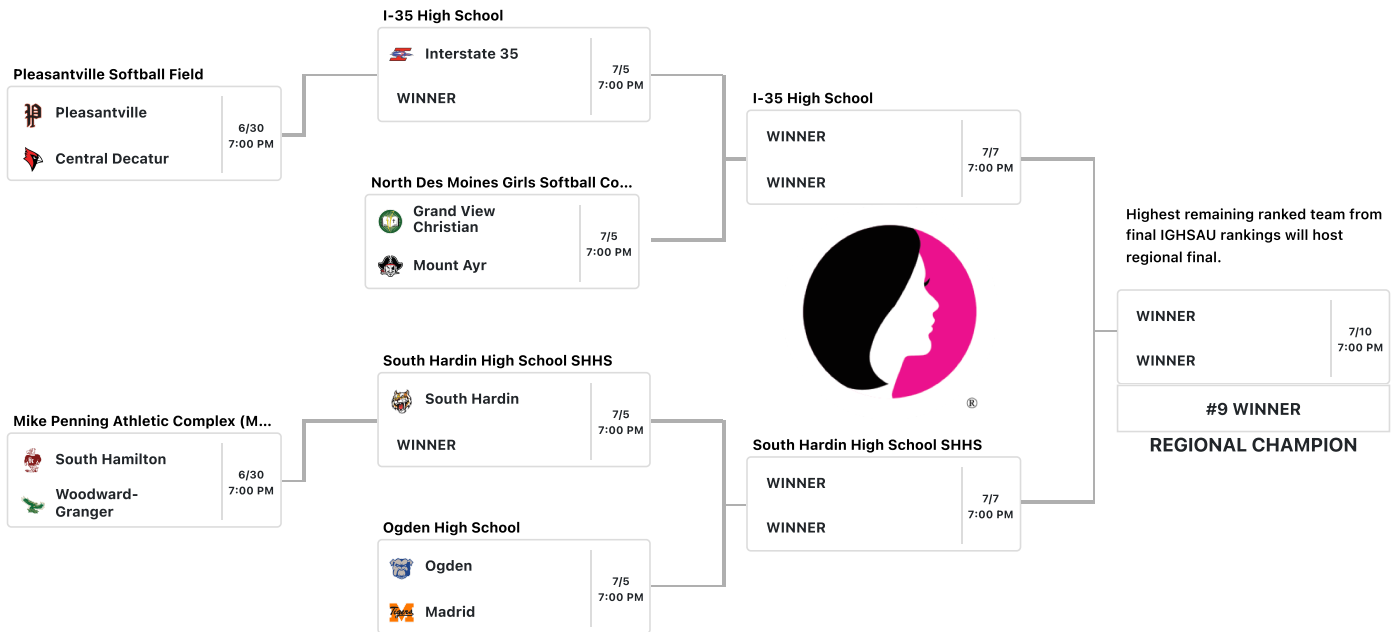

Class 2A - Region 1

Click on the game site to get Google Map directions

The top team on the bracket is the designated home team and will occupy the third base dugout. There is no coin flip.

Class 2A - Region 2

Click on the game site to get Google Map directions

The top team on the bracket is the designated home team and will occupy the third base dugout. There is no coin flip.

Class 2A - Region 3

Click on the game site to get Google Map directions

The top team on the bracket is the designated home team and will occupy the third base dugout. There is no coin flip.

Class 2A - Region 4

Click on the game site to get Google Map directions

The top team on the bracket is the designated home team and will occupy the third base dugout. There is no coin flip.

Class 2A - Region 5

Click on the game site to get Google Map directions

The top team on the bracket is the designated home team and will occupy the third base dugout. There is no coin flip.

Class 2A - Region 6