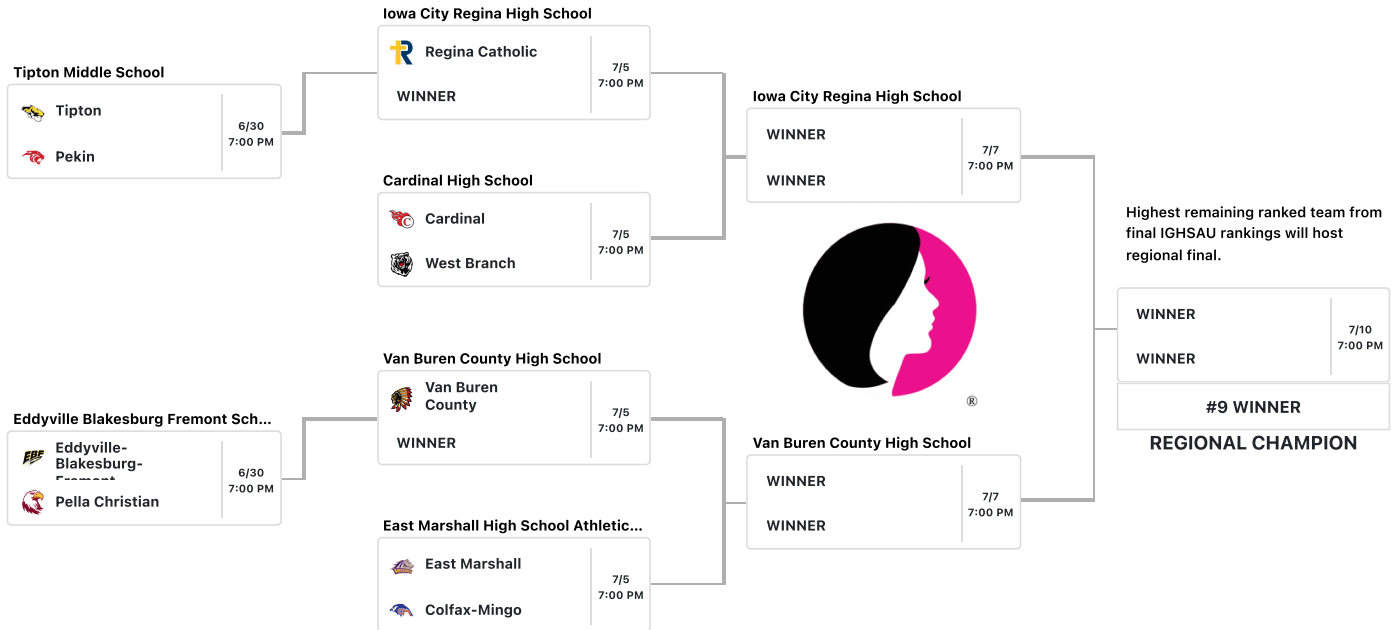

The top team on the bracket is the designated home team and will occupy the third base dugout. There is no coin flip.

Class 2A - Region 4

Click on the game site to get Google Map directions

The top team on the bracket is the designated home team and will occupy the third base dugout. There is no coin flip.

Class 2A - Region 5

Click on the game site to get Google Map directions

The top team on the bracket is the designated home team and will occupy the third base dugout. There is no coin flip.

Class 2A - Region 6

Click on the game site to get Google Map directions

The top team on the bracket is the designated home team and will occupy the third base dugout. There is no coin flip.

Class 2A - Region 7

Click on the game site to get Google Map directions

The top team on the bracket is the designated home team and will occupy the third base dugout. There is no coin flip.

Class 2A - Region 8

Click on the game site to get Google Map directions

The top team on the bracket is the designated home team and will occupy the third base dugout. There is no coin flip.