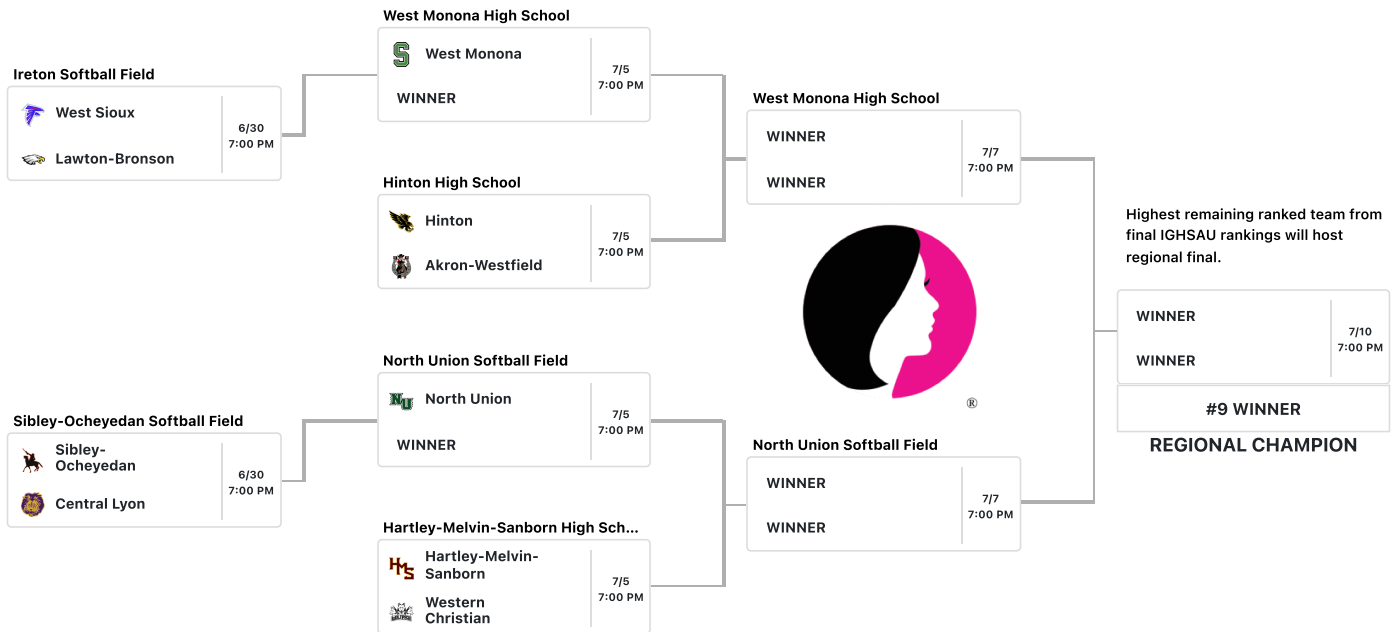

Class 2A - Region 1

Click on the game site to get Google Map directions

The top team on the bracket is the designated home team and will occupy the third base dugout. There is no coin flip.

Class 2A - Region 2

Click on the game site to get Google Map directions

The top team on the bracket is the designated home team and will occupy the third base dugout. There is no coin flip.

Class 2A - Region 3

Click on the game site to get Google Map directions

The top team on the bracket is the designated home team and will occupy the third base dugout. There is no coin flip.

Class 2A - Region 4

Click on the game site to get Google Map directions

The top team on the bracket is the designated home team and will occupy the third base dugout. There is no coin flip.

Class 2A - Region 5

Click on the game site to get Google Map directions

The top team on the bracket is the designated home team and will occupy the third base dugout. There is no coin flip.

Class 2A - Region 6