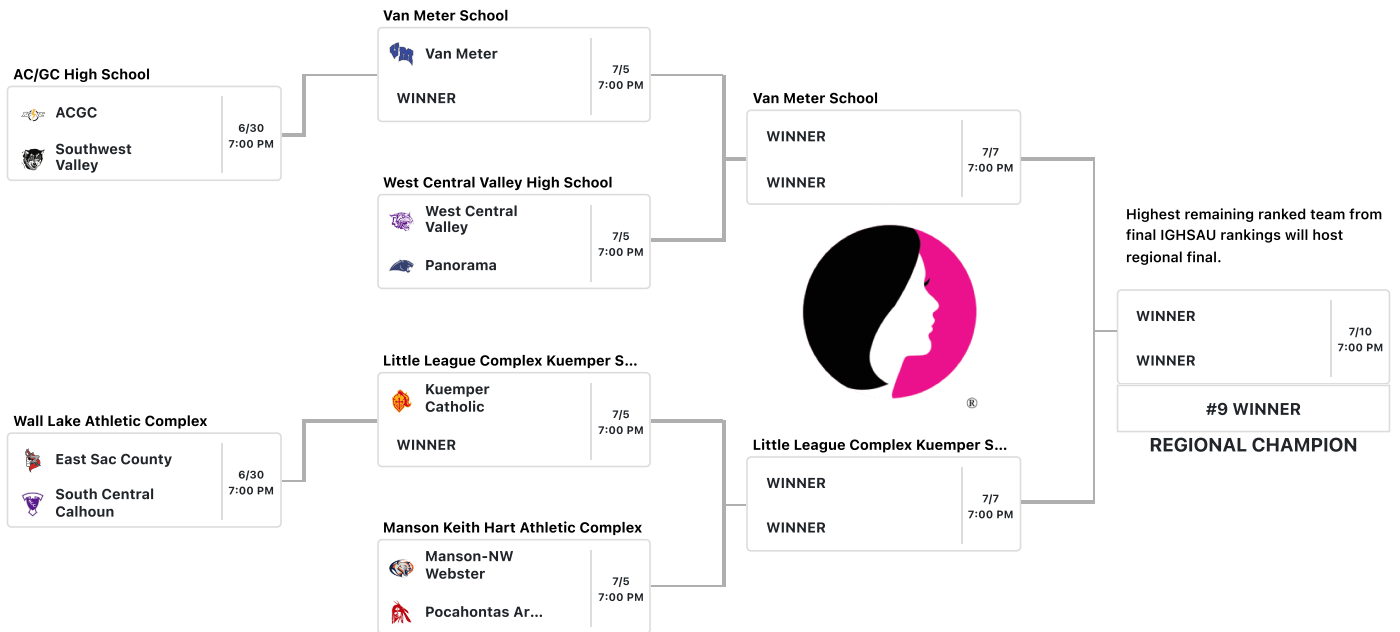

Class 2A - Region 1

Click on the game site to get Google Map directions

The top team on the bracket is the designated home team and will occupy the third base dugout. There is no coin flip.

Class 2A - Region 2

Click on the game site to get Google Map directions

The top team on the bracket is the designated home team and will occupy the third base dugout. There is no coin flip.

Class 2A - Region 3

Click on the game site to get Google Map directions

The top team on the bracket is the designated home team and will occupy the third base dugout. There is no coin flip.

Class 2A - Region 4

Click on the game site to get Google Map directions

The top team on the bracket is the designated home team and will occupy the third base dugout. There is no coin flip.

Class 2A - Region 5

Click on the game site to get Google Map directions

The top team on the bracket is the designated home team and will occupy the third base dugout. There is no coin flip.

Class 2A - Region 6