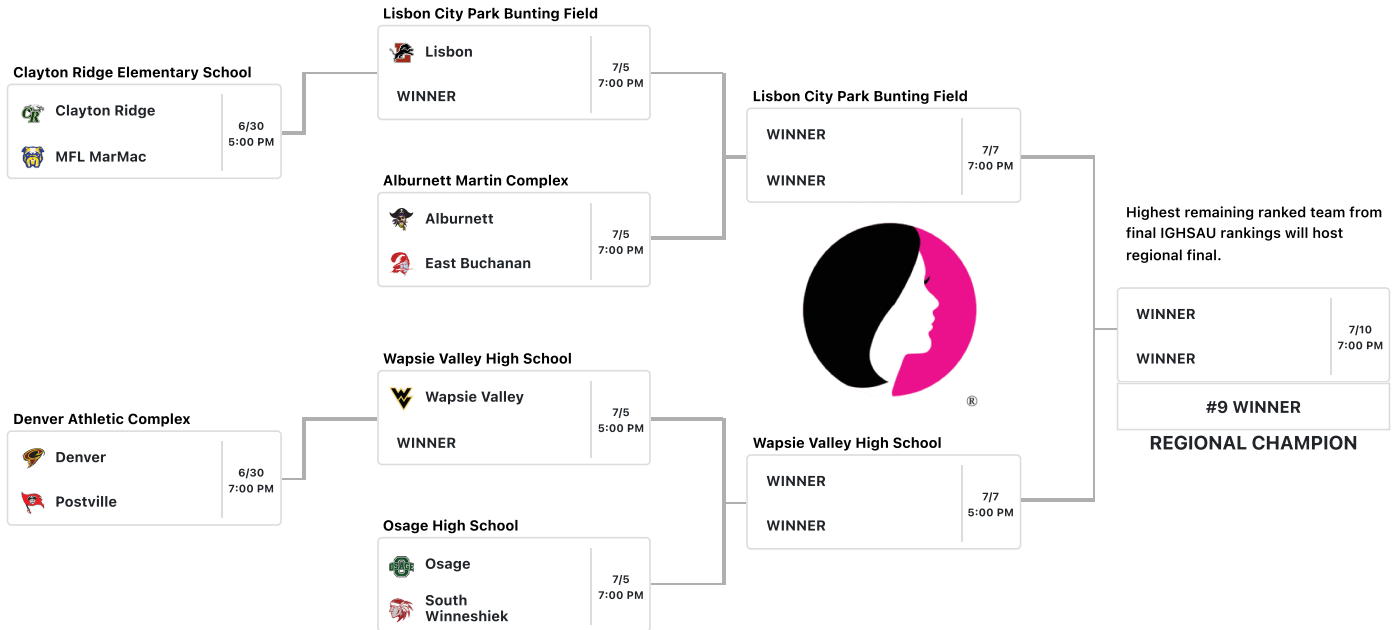

The top team on the bracket is the designated home team and will occupy the third base dugout. There is no coin flip.

Class 2A - Region 4

Click on the game site to get Google Map directions

The top team on the bracket is the designated home team and will occupy the third base dugout. There is no coin flip.

Class 2A - Region 5

Click on the game site to get Google Map directions

The top team on the bracket is the designated home team and will occupy the third base dugout. There is no coin flip.

Class 2A - Region 6

Click on the game site to get Google Map directions

The top team on the bracket is the designated home team and will occupy the third base dugout. There is no coin flip.

Class 2A - Region 7

Click on the game site to get Google Map directions

The top team on the bracket is the designated home team and will occupy the third base dugout. There is no coin flip.

Class 2A - Region 8

Click on the game site to get Google Map directions

The top team on the bracket is the designated home team and will occupy the third base dugout. There is no coin flip.