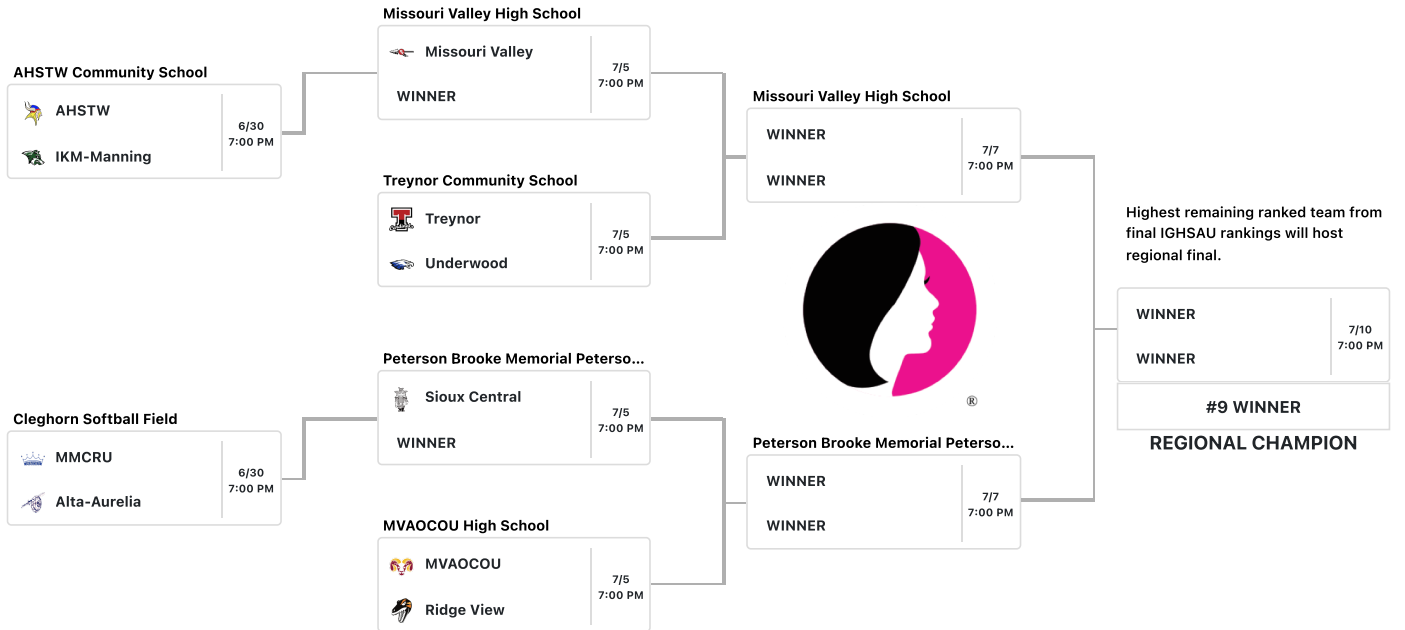

Class 2A - Region 1

Click on the game site to get Google Map directions

The top team on the bracket is the designated home team and will occupy the third base dugout. There is no coin flip.

Class 2A - Region 2

Click on the game site to get Google Map directions

The top team on the bracket is the designated home team and will occupy the third base dugout. There is no coin flip.

Class 2A - Region 3

Click on the game site to get Google Map directions

The top team on the bracket is the designated home team and will occupy the third base dugout. There is no coin flip.

Class 2A - Region 4

Click on the game site to get Google Map directions

The top team on the bracket is the designated home team and will occupy the third base dugout. There is no coin flip.

Class 2A - Region 5

Click on the game site to get Google Map directions

The top team on the bracket is the designated home team and will occupy the third base dugout. There is no coin flip.

Class 2A - Region 6