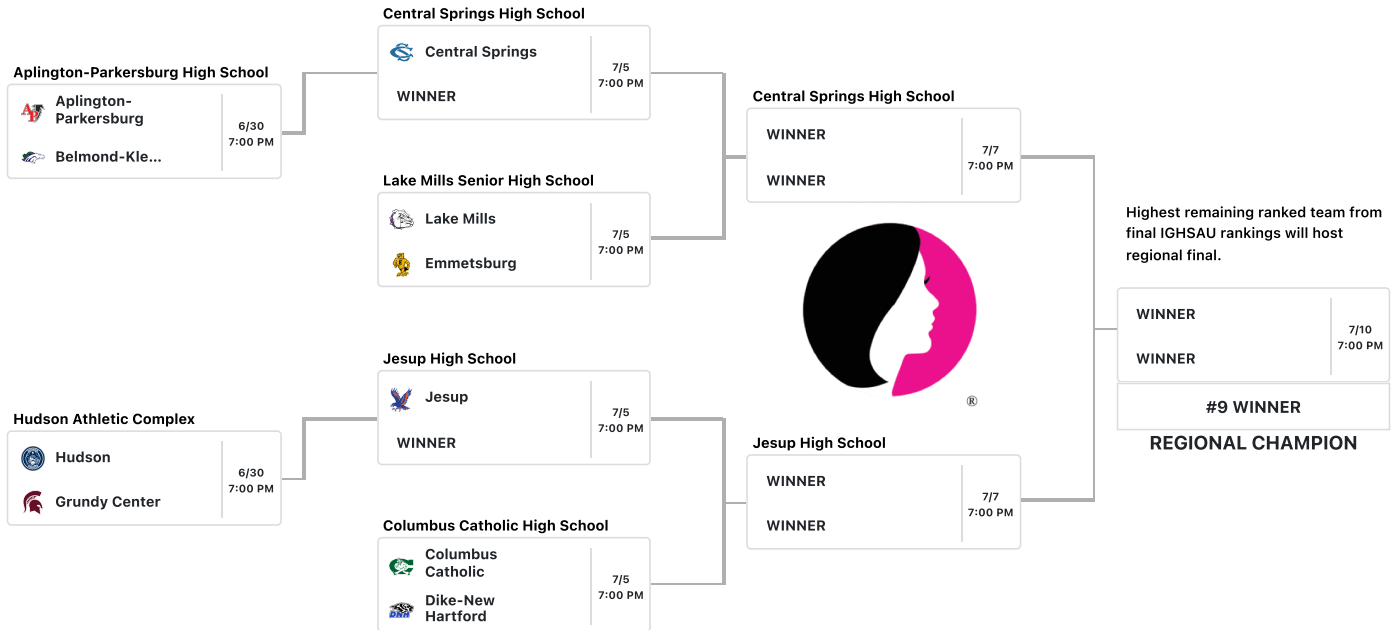

Click on the game site to get Google Map directions

The top team on the bracket is the designated home team and will occupy the third base dugout. There is no coin flip.

Class 2A - Region 3

Click on the game site to get Google Map directions

The top team on the bracket is the designated home team and will occupy the third base dugout. There is no coin flip.

Class 2A - Region 4

Click on the game site to get Google Map directions

The top team on the bracket is the designated home team and will occupy the third base dugout. There is no coin flip.

Class 2A - Region 5

Click on the game site to get Google Map directions

The top team on the bracket is the designated home team and will occupy the third base dugout. There is no coin flip.

Class 2A - Region 6

Click on the game site to get Google Map directions

The top team on the bracket is the designated home team and will occupy the third base dugout. There is no coin flip.

Class 2A - Region 7

Click on the game site to get Google Map directions