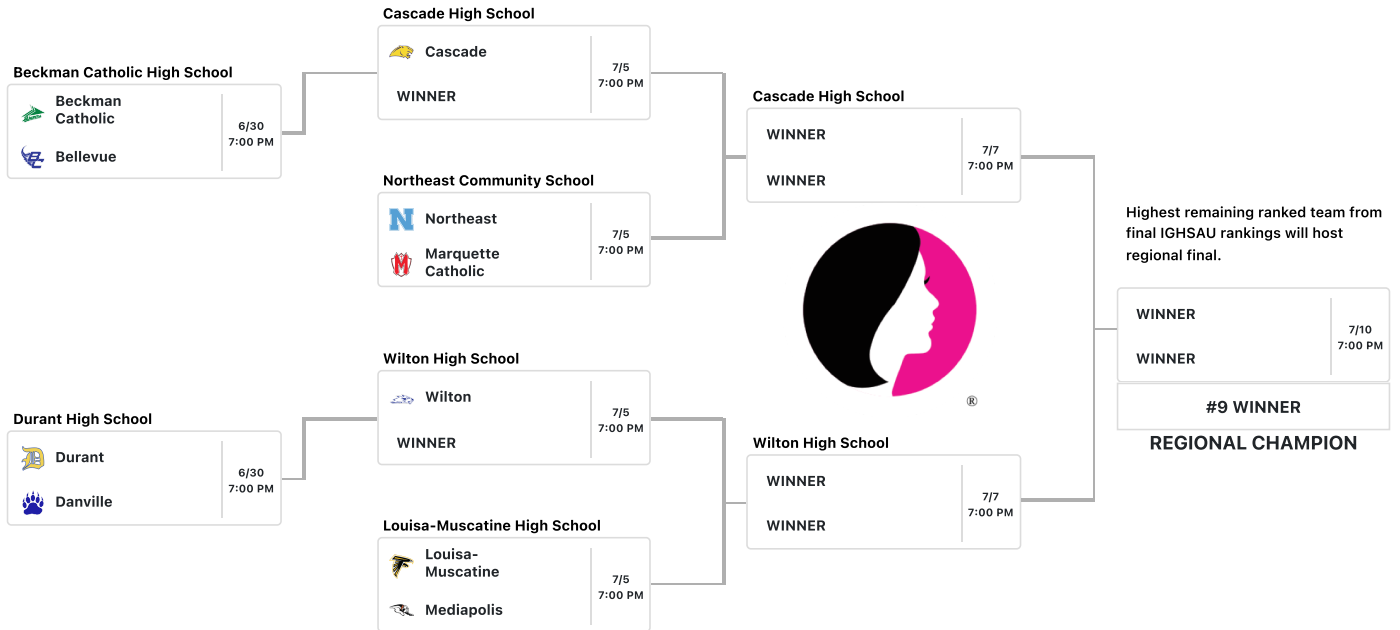

The top team on the bracket is the designated home team and will occupy the third base dugout. There is no coin flip.

Class 2A - Region 4

Click on the game site to get Google Map directions

The top team on the bracket is the designated home team and will occupy the third base dugout. There is no coin flip.

Class 2A - Region 5

Click on the game site to get Google Map directions

The top team on the bracket is the designated home team and will occupy the third base dugout. There is no coin flip.

Class 2A - Region 6

Click on the game site to get Google Map directions

The top team on the bracket is the designated home team and will occupy the third base dugout. There is no coin flip.

Class 2A - Region 7

Click on the game site to get Google Map directions

The top team on the bracket is the designated home team and will occupy the third base dugout. There is no coin flip.

Class 2A - Region 8

Click on the game site to get Google Map directions

The top team on the bracket is the designated home team and will occupy the third base dugout. There is no coin flip.