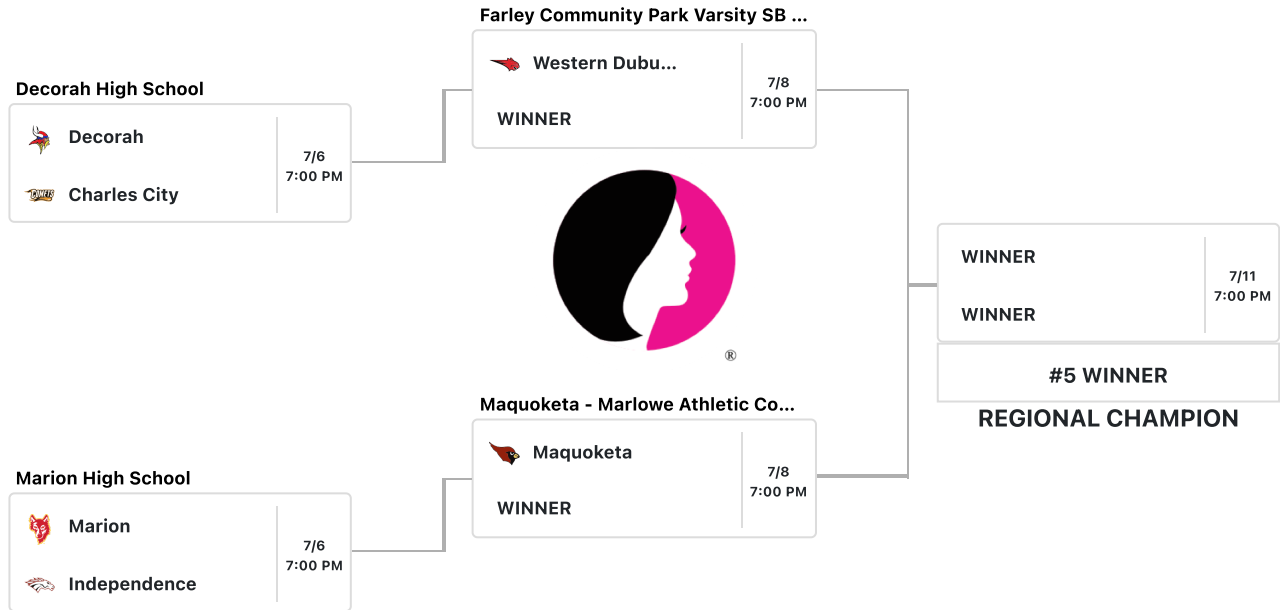

# Class 4A - Region 5

Click on game site to get Google Map directions

Top team on the bracket is the designated home team and will occupy the third base dugout.  
There is no coin flip.

# Class 4A - Region 6

Click on game site to get Google Map directions

Top team on the bracket is the designated home team and will occupy the third base dugout.  
There is no coin flip.

# Class 4A - Region 7

Click on game site to get Google Map directions

Top team on the bracket is the designated home team and will occupy the third base dugout.  
There is no coin flip.

# Class 4A - Region 8

Click on game site to get Google Map directions

Top team on the bracket is the designated home team and will occupy the third base dugout.  
There is no coin flip.