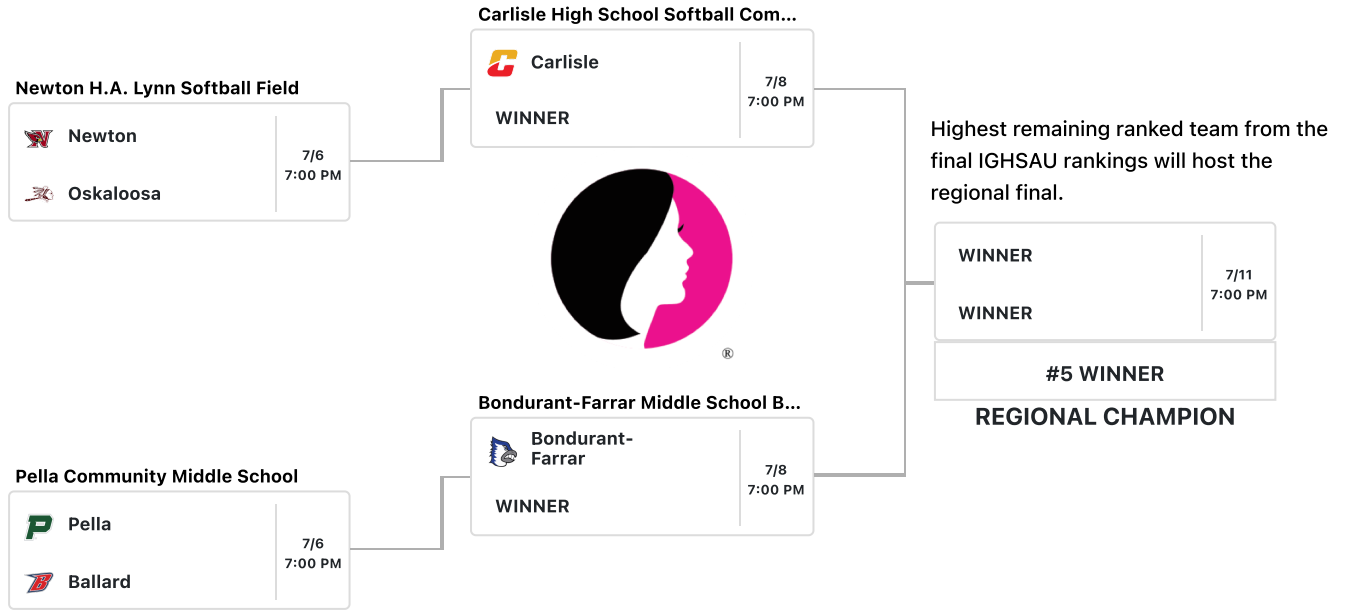

# Class 4A - Region 2

Click on game site to get Google Map directions

Top team on the bracket is the designated home team and will occupy the third base dugout.  
There is no coin flip.

# Class 4A - Region 3

Click on game site to get Google Map directions

Top team on the bracket is the designated home team and will occupy the third base dugout.  
There is no coin flip.

# Class 4A - Region 4

Click on game site to get Google Map directions

Top team on the bracket is the designated home team and will occupy the third base dugout.  
There is no coin flip.

# Class 4A - Region 5

Click on game site to get Google Map directions

Top team on the bracket is the designated home team and will occupy the third base dugout.  
There is no coin flip.