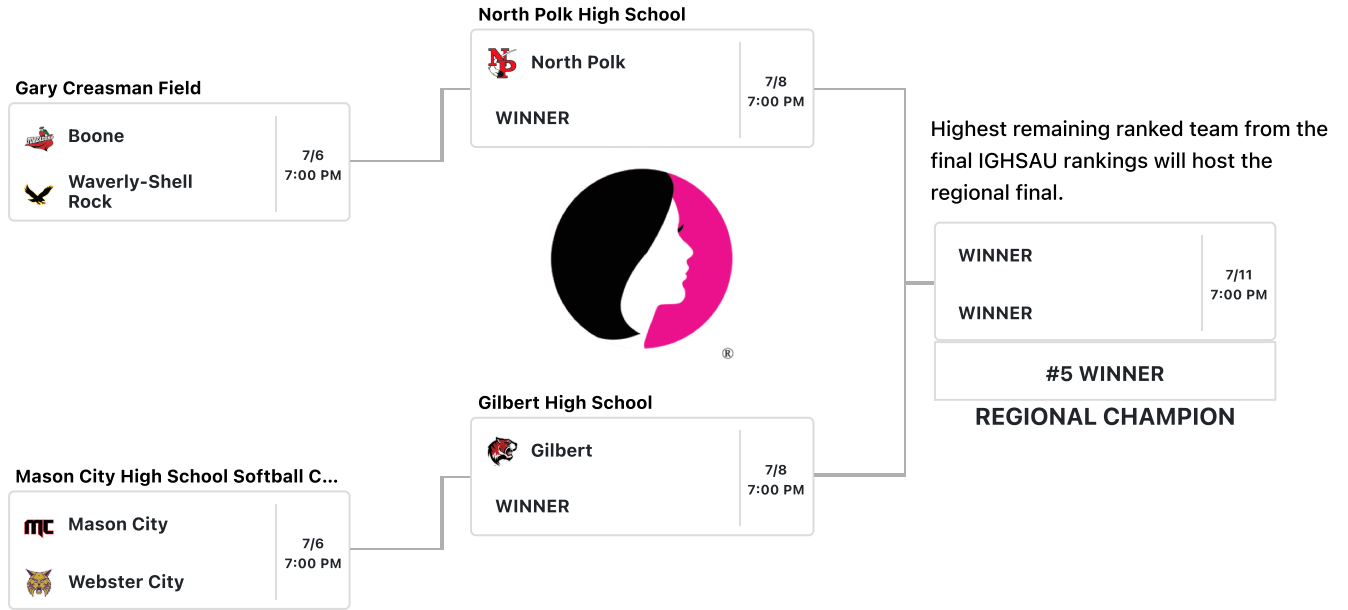

# Class 4A - Region 2

Click on game site to get Google Map directions

Top team on the bracket is the designated home team and will occupy the third base dugout.  
There is no coin flip.

# Class 4A - Region 3

Click on game site to get Google Map directions

Top team on the bracket is the designated home team and will occupy the third base dugout.  
There is no coin flip.

# Class 4A - Region 4

Click on game site to get Google Map directions

Top team on the bracket is the designated home team and will occupy the third base dugout.  
There is no coin flip.

# Class 4A - Region 5

Click on game site to get Google Map directions

Top team on the bracket is the designated home team and will occupy the third base dugout.  
There is no coin flip.