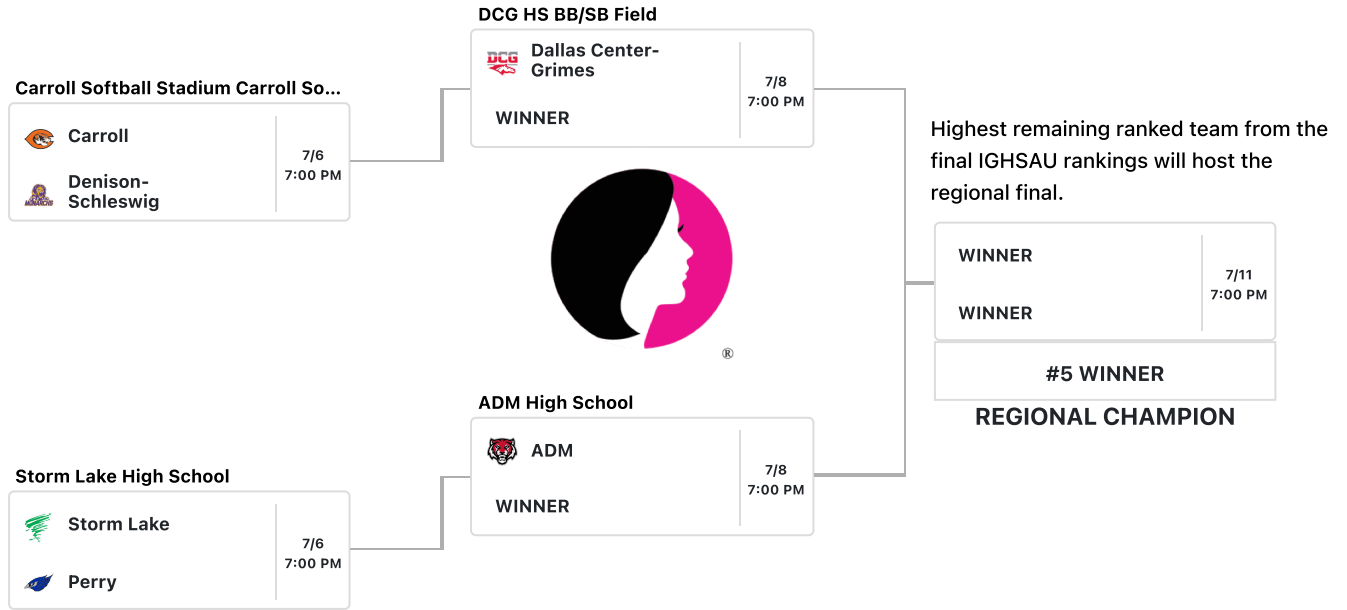

# Class 4A - Region 1

Click on game site to get Google Map directions

Top team on the bracket is the designated home team and will occupy the third base dugout.  
There is no coin flip.

# Class 4A - Region 2

Click on game site to get Google Map directions

Top team on the bracket is the designated home team and will occupy the third base dugout.  
There is no coin flip.

# Class 4A - Region 3

Click on game site to get Google Map directions

Top team on the bracket is the designated home team and will occupy the third base dugout.  
There is no coin flip.

# Class 4A - Region 4

Click on game site to get Google Map directions

Top team on the bracket is the designated home team and will occupy the third base dugout.  
There is no coin flip.