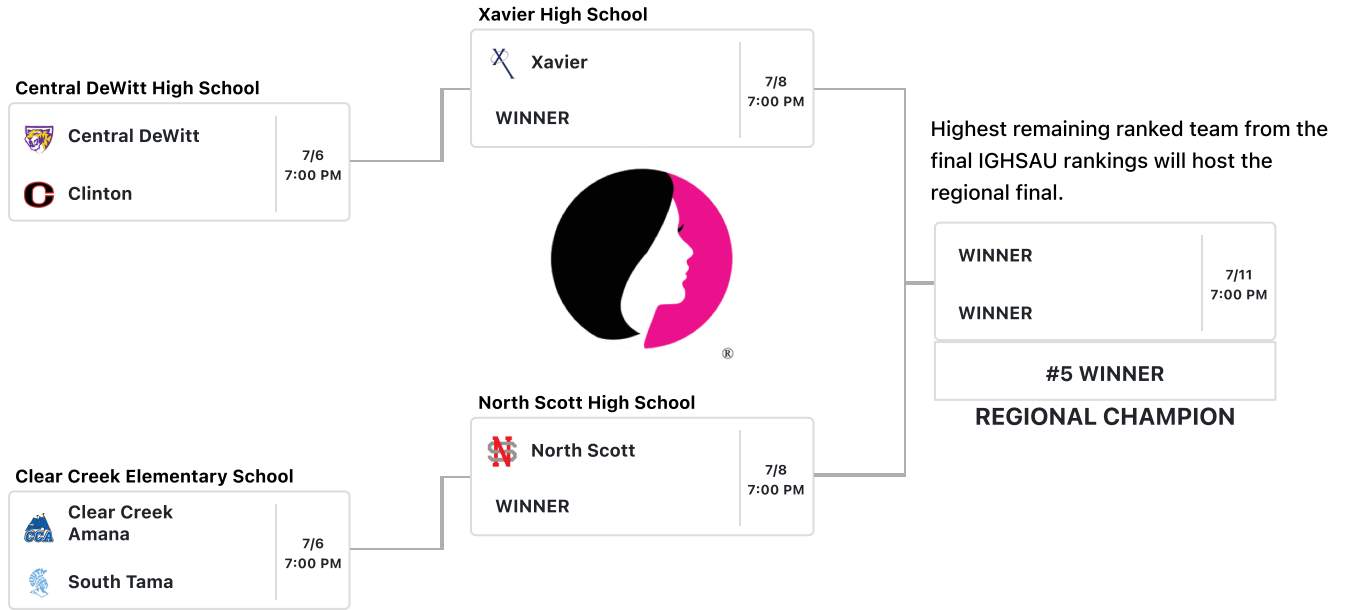

# Class 4A - Region 4

Click on game site to get Google Map directions

Top team on the bracket is the designated home team and will occupy the third base dugout.  
There is no coin flip.

# Class 4A - Region 5

Click on game site to get Google Map directions

Top team on the bracket is the designated home team and will occupy the third base dugout.  
There is no coin flip.

# Class 4A - Region 6

Click on game site to get Google Map directions

Top team on the bracket is the designated home team and will occupy the third base dugout.  
There is no coin flip.

# Class 4A - Region 7

Click on game site to get Google Map directions

Top team on the bracket is the designated home team and will occupy the third base dugout.  
There is no coin flip.