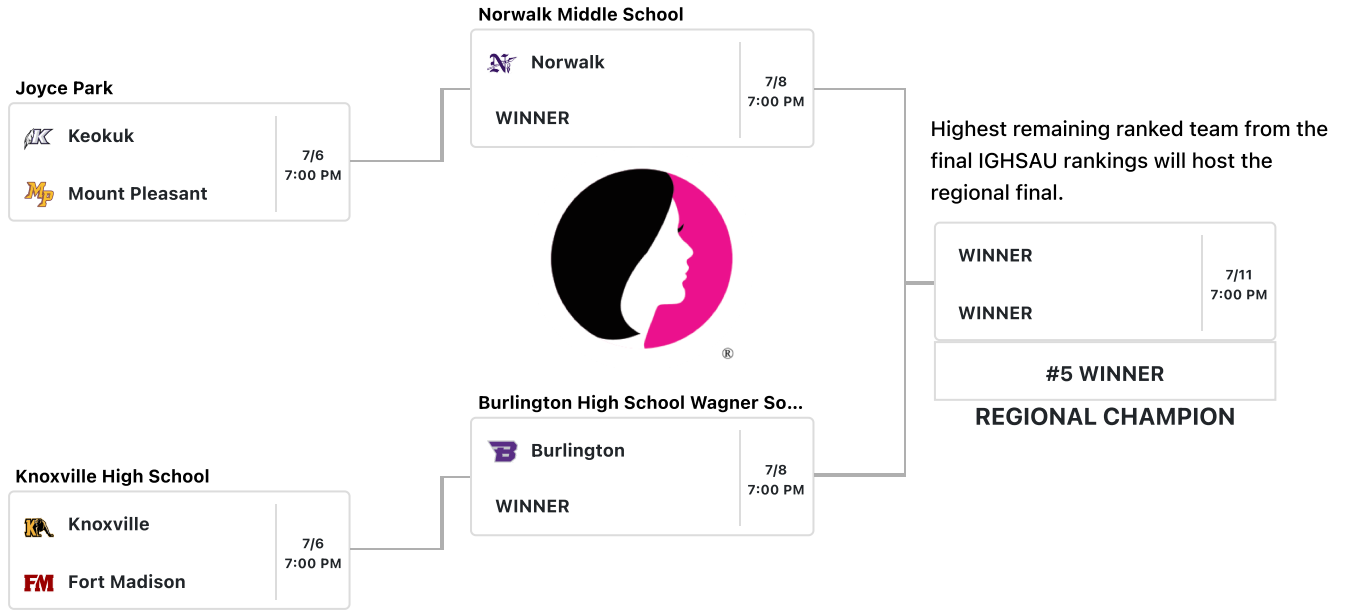

# Class 4A - Region 4

Click on game site to get Google Map directions

Top team on the bracket is the designated home team and will occupy the third base dugout.  
There is no coin flip.

# Class 4A - Region 5

Click on game site to get Google Map directions

Top team on the bracket is the designated home team and will occupy the third base dugout.  
There is no coin flip.

# Class 4A - Region 6

Click on game site to get Google Map directions

Top team on the bracket is the designated home team and will occupy the third base dugout.  
There is no coin flip.

# Class 4A - Region 7

Click on game site to get Google Map directions

Top team on the bracket is the designated home team and will occupy the third base dugout.  
There is no coin flip.