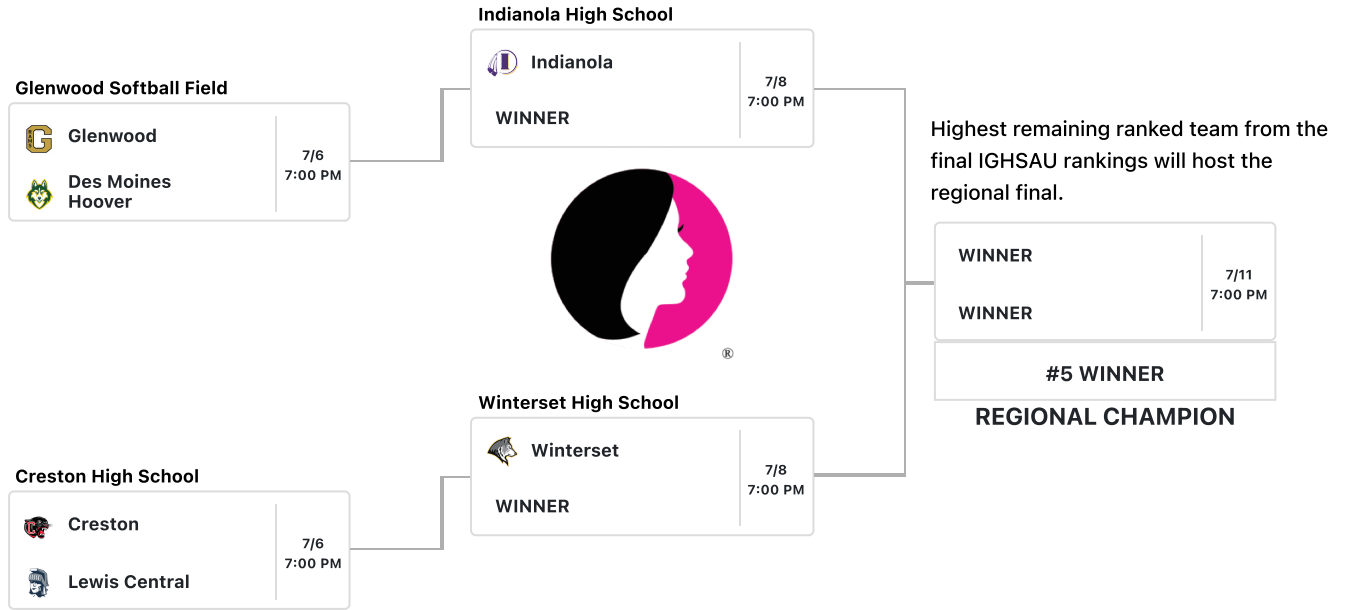

# Class 4A - Region 1

Click on game site to get Google Map directions

Top team on the bracket is the designated home team and will occupy the third base dugout.  
There is no coin flip.

# Class 4A - Region 2

Click on game site to get Google Map directions

Top team on the bracket is the designated home team and will occupy the third base dugout.  
There is no coin flip.

# Class 4A - Region 3

Click on game site to get Google Map directions

Top team on the bracket is the designated home team and will occupy the third base dugout.  
There is no coin flip.

# Class 4A - Region 4

Click on game site to get Google Map directions

Top team on the bracket is the designated home team and will occupy the third base dugout.  
There is no coin flip.