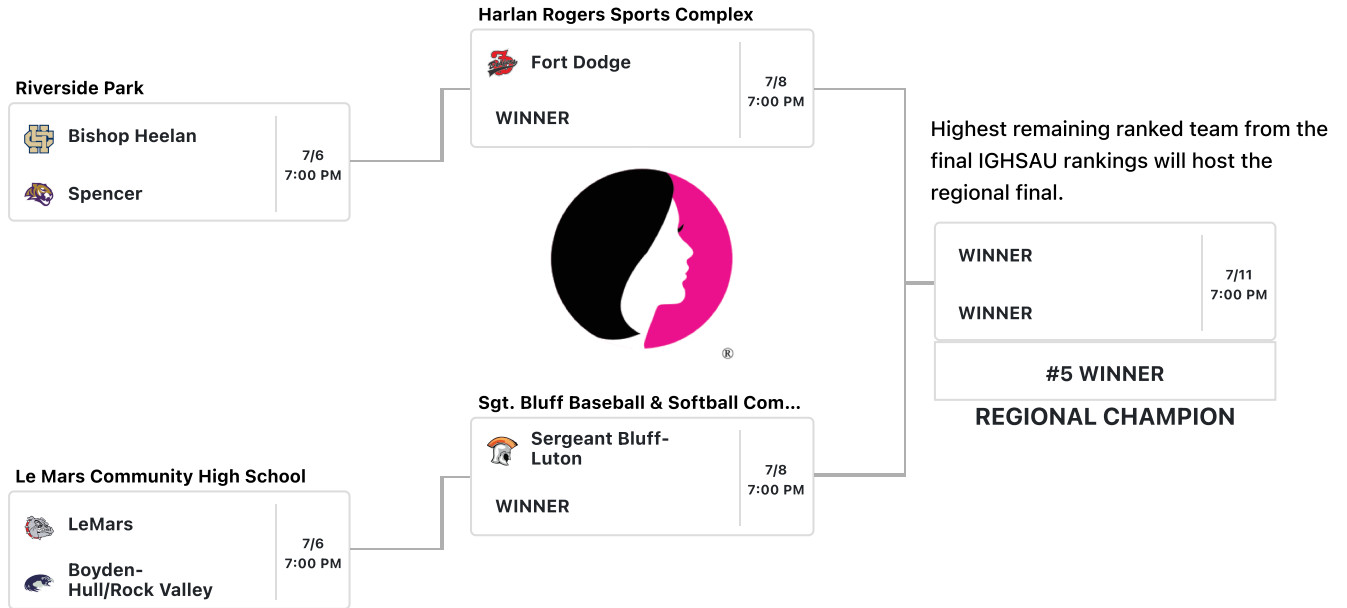

# Class 4A - Region 1

Click on game site to get Google Map directions

Top team on the bracket is the designated home team and will occupy the third base dugout.  
There is no coin flip.

# Class 4A - Region 2

Click on game site to get Google Map directions

Top team on the bracket is the designated home team and will occupy the third base dugout.  
There is no coin flip.

# Class 4A - Region 3

Click on game site to get Google Map directions

Top team on the bracket is the designated home team and will occupy the third base dugout.  
There is no coin flip.

# Class 4A - Region 4

Click on game site to get Google Map directions

Top team on the bracket is the designated home team and will occupy the third base dugout.  
There is no coin flip.