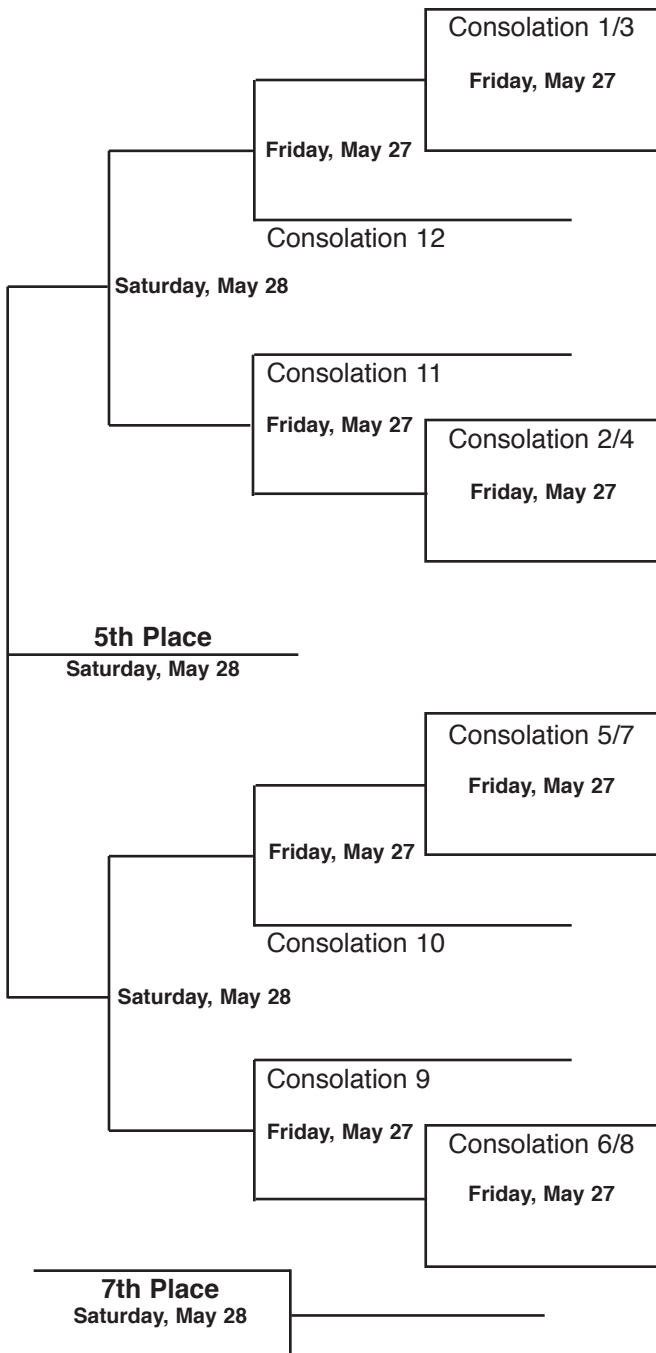

2022 State Tennis Tournament - Class 2A Doubles Draw

Consolation Bracket

No Add Scoring

C Kenzie Klein & Ava Petersen (Dowling Catholic) (#1 seed)

C Anna Schmitz & Tori Johnson (Ankeny)

C Allie Christensen & Dasha Svitashv (Johnston)

RU Liberty Wickham & Chloe Palmer (CR Washington)

C Elizabeth Alves & Andrea Porubcin (Bettendorf) (#3 seed)

C Elaine Wang & Maddie Hockmuth (WDM Valley)

C Sriya Kalala & Ella Seger (Cedar Falls)

RU Olivia Johnson & Ava Johnson (Norwalk)