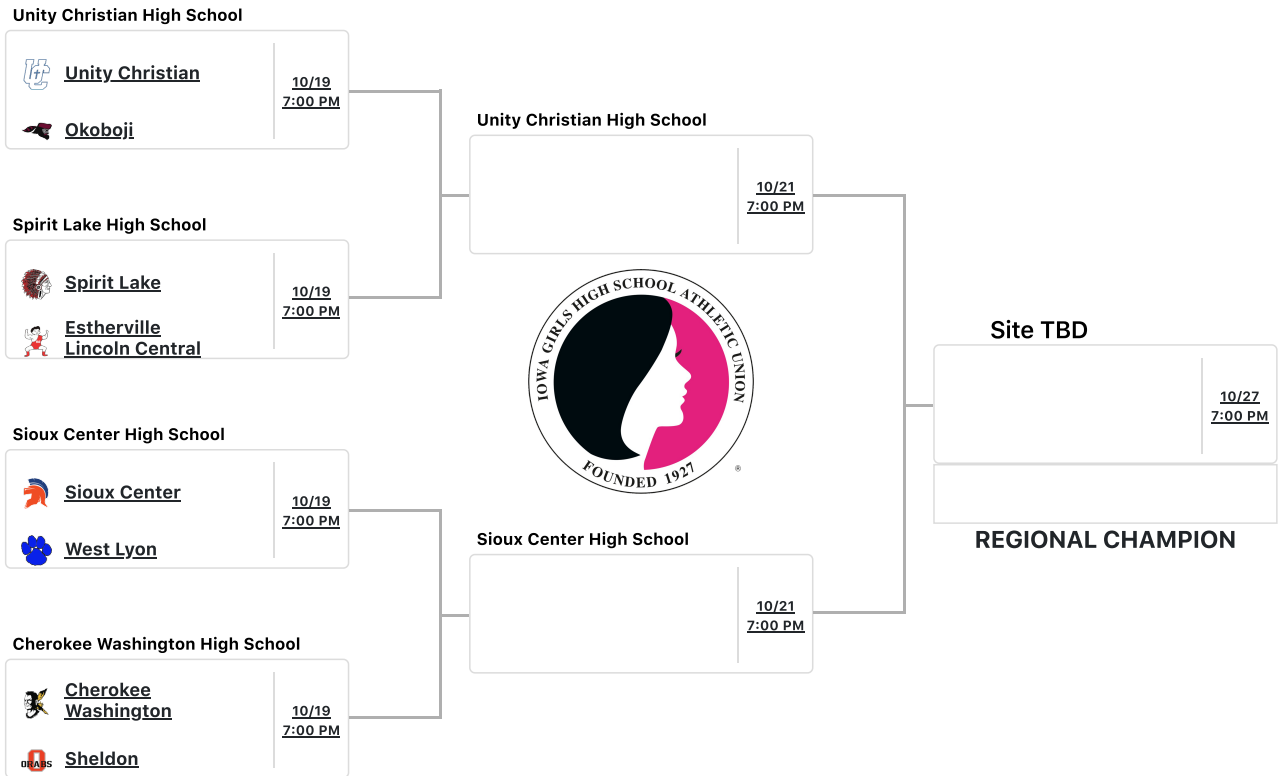

Class 3A - Region 1

Class 3A - Region 2

Class 3A - Region 3

Clarion-Goldfield-Dows High School

Clarion-Goldfield-Dows	10/19 7:00 PM
Iowa Falls-Alden	

Nevada High School

Nevada	10/19 7:00 PM
West Marshall	

Roland-Story High School

Roland-Story	10/19 7:00 PM
Saydel	

Des Moines Christian School

Des Moines Christian	10/19 7:00 PM
Panorama	

Clarion-Goldfield-Dows High School

	10/21 7:00 PM
--	------------------

Roland-Story High School

	10/21 7:00 PM
--	------------------

	<u>10/27</u> 7:00 PM
--	-------------------------

REGIONAL CHAMPION

Class 3A - Region 8