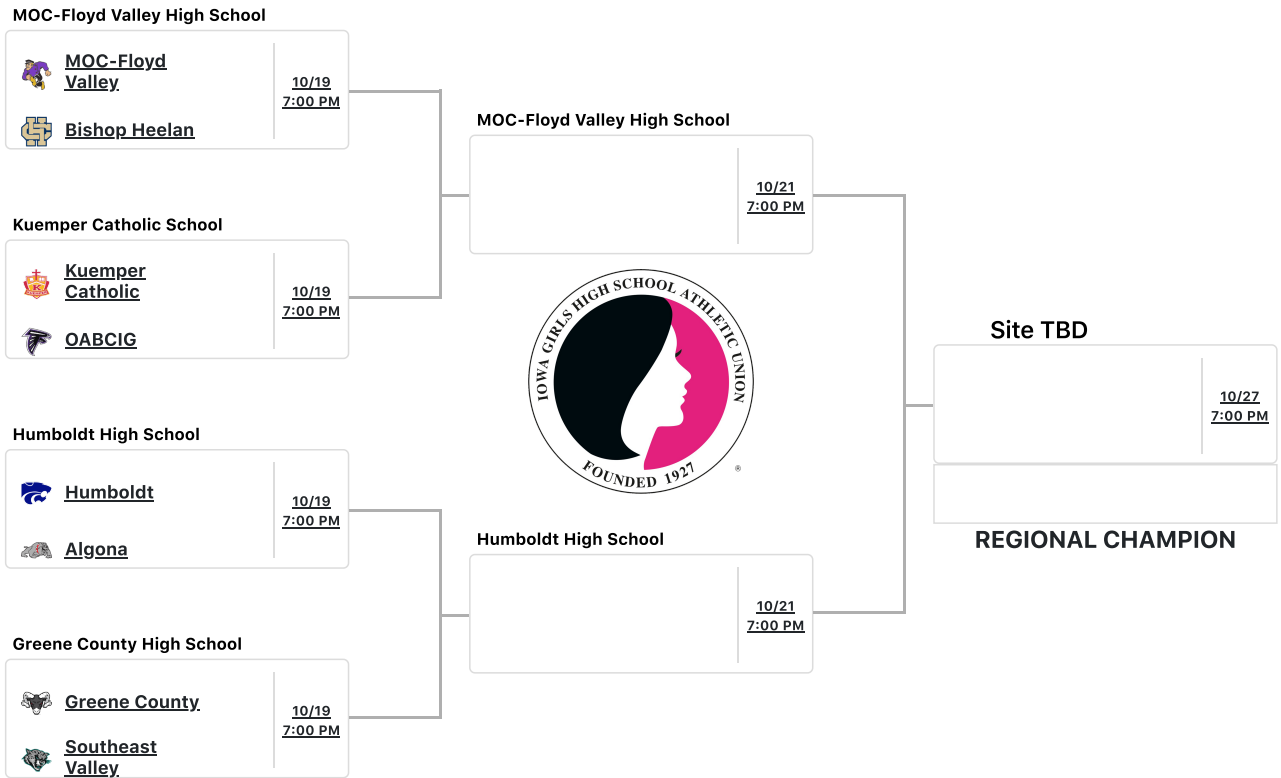

Class 3A - Region 1

Class 3A - Region 2

Class 3A - Region 3

Clarion-Goldfield-Dows High School

Clarion-Goldfield-Dows	10/19 7:00 PM
Iowa Falls-Alden	

Nevada High School

Nevada	10/19 7:00 PM
West Marshall	

Roland-Story High School

Roland-Story	10/19 7:00 PM
Saydel	

Des Moines Christian School

Des Moines Christian	10/19 7:00 PM
Panorama	

Clarion-Goldfield-Dows High School

	10/21 7:00 PM
--	------------------

Roland-Story High School

	10/21 7:00 PM
--	------------------

	<u>10/27</u> 7:00 PM
--	-------------------------

REGIONAL CHAMPION

Class 3A - Region 8