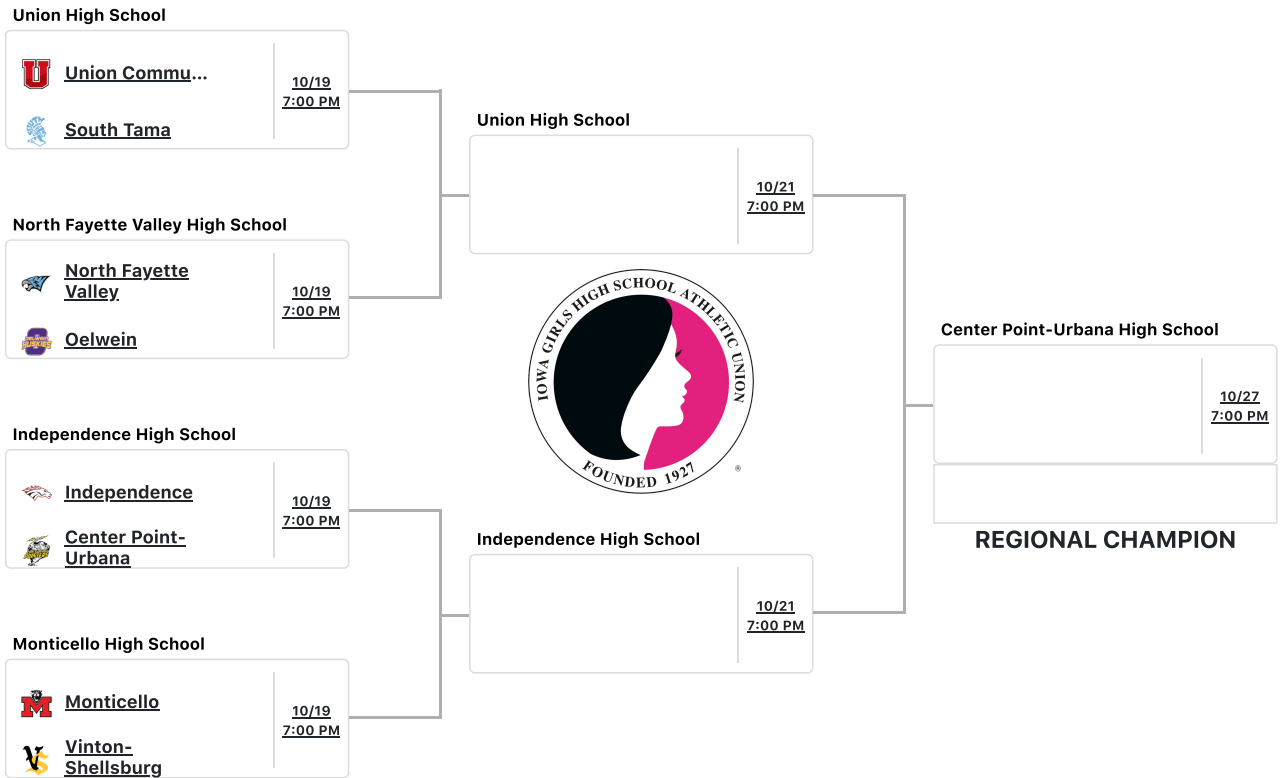

Roland-Story	10/19 7:00 PM
Saydel	

Des Moines Christian School

Des Moines Christian	10/19 7:00 PM
Panorama	

Clarion-Goldfield-Dows High School

	10/21 7:00 PM
--	------------------

Roland-Story High School

	10/21 7:00 PM
--	------------------

Site TBD

	10/27 7:00 PM
--	------------------

REGIONAL CHAMPION

Class 3A - Region 4

Class 3A - Region 5

Class 3A - Region 6

Class 3A - Region 7

Mount Vernon High School

Mount Vernon	<u>10/19</u> 7:00 PM
Solon	

Williamsburg High School

Williamsburg	<u>10/19</u> 7:00 PM
Mid-Prairie	

Davis County High School

Davis County	<u>10/19</u> 7:00 PM
Albia	

Eddyville Blakesburg Fremont Schools

Eddyville-Blakesburg	<u>10/19</u> 7:00 PM
PCM	

Mount Vernon High School

	<u>10/21</u> 7:00 PM
--	-------------------------

Davis County High School

	<u>10/21</u> 7:00 PM
--	-------------------------

Site TBD