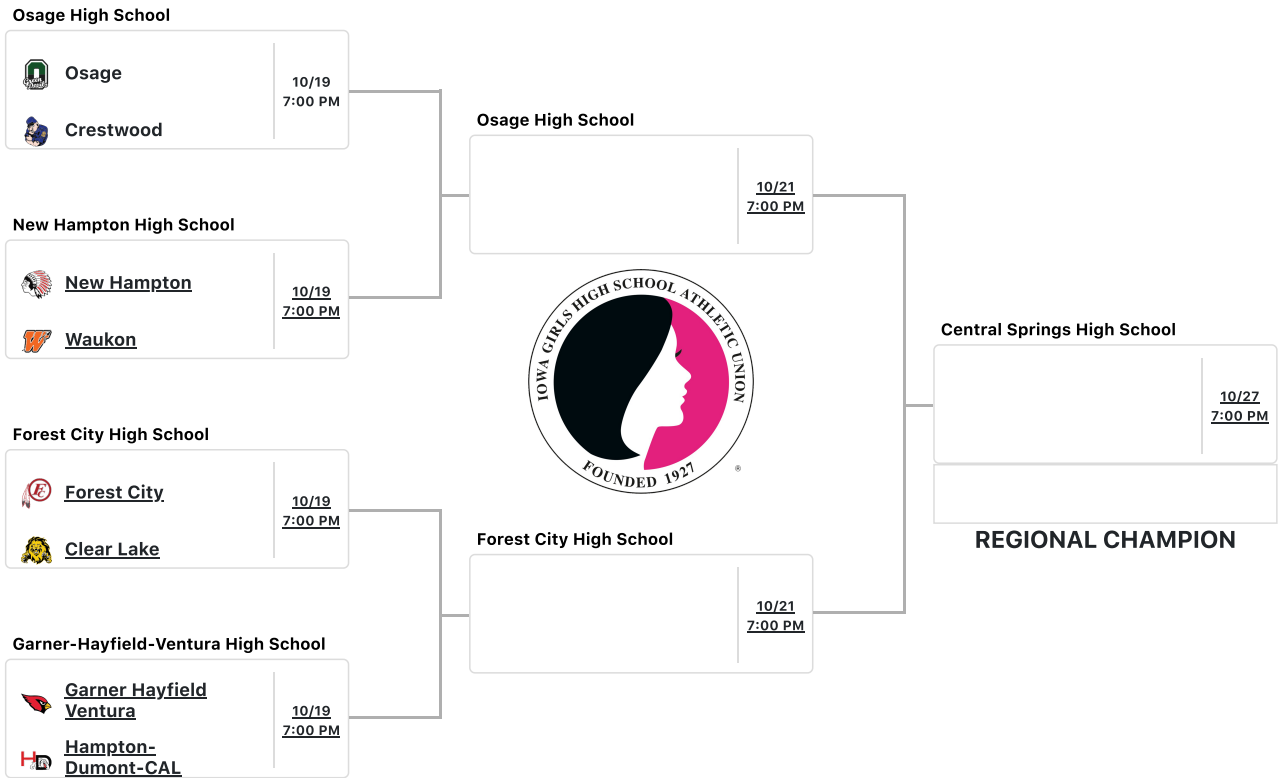

Class 3A - Region 5