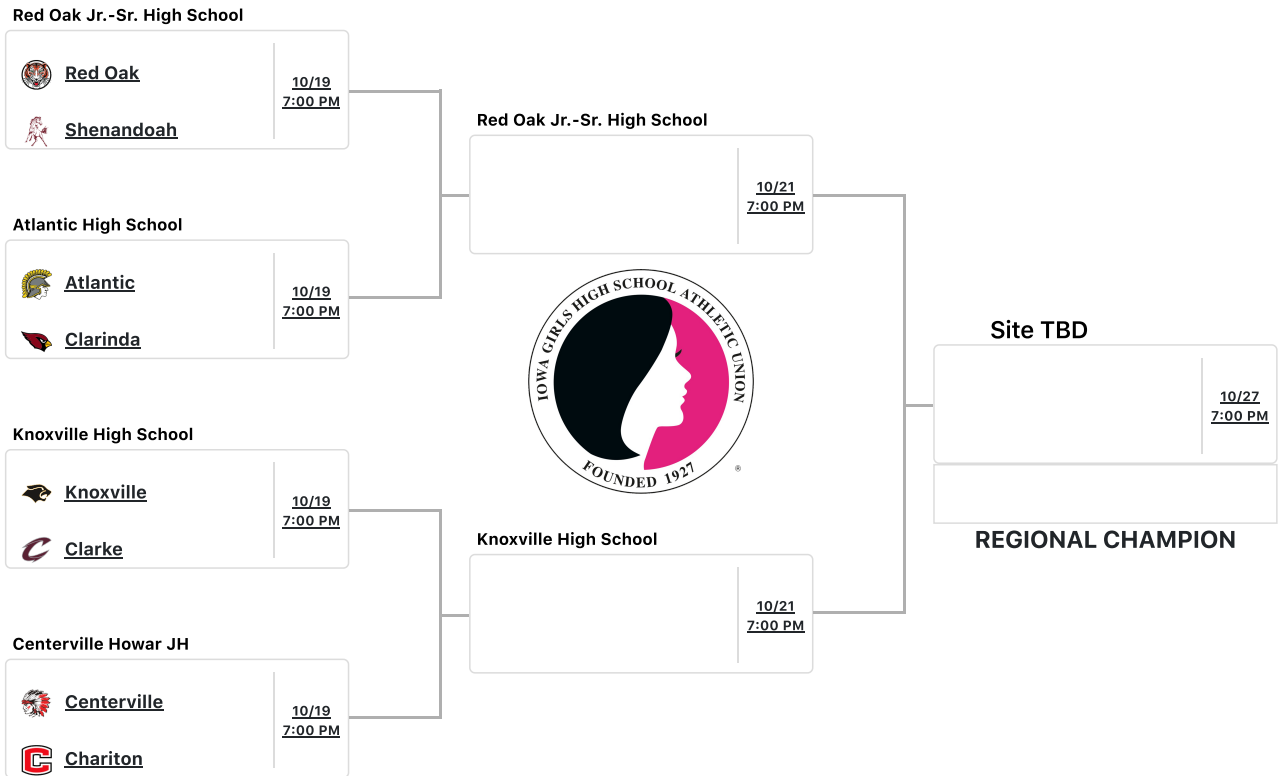

Class 3A - Region 4